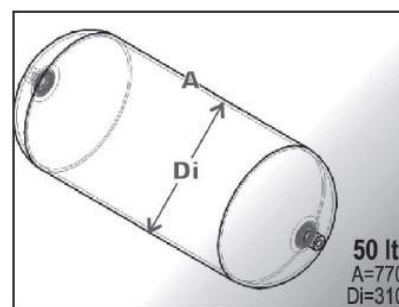

Capacity	Dimension (LxWxH)	Weight
Lt 38	cm.72,3x29,2x40,9	kg 5,6
HPSC0210-xxx		

Capacity	Dimension (LxWxH)	Weight
Lt 39	cm. 69x28,5x23	kg 4
HPSB0072-xxx		

# SIC DIVISIONE ELETTRONICA

Capacity	Dimension (LxWxH)	Weight
Lt 40	cm. 80,6X28,6X25,8	kg 4
HPSB0006-xxx		

Capacity	Dimension (LxWxH)	Weight
Lt 42	cm. 132x33x17	kg 8
HPSB0118-xxx		

Capacity	Dimension (LxWxH)	Weight
Lt 45	cm. 48x40x26	kg 4,8
HPSR0073-xxx		

Capacity	Dimension (LxWxH)	Weight
Lt 48	cm. 100x28x19	kg ..
HPSA0049-xxx		

Capacity	Dimension (LxWxH)	Weight
Lt 50	cm. 77 x ø31	kg 5
HPSG0001-xxx		