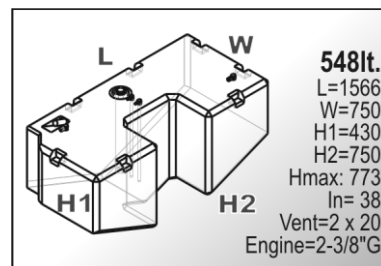

Capacity	Dimension (LxWxH)	Weight
Lt 485	cm. 132,2x91x53,5	kg 37
HPSB0049-xxx		

Capacity	Dimension (LxWxH)	Weight
Lt 515	cm. 136x72x65	kg 32
HPSB0152-xxx		

# SIC DIVISIONE ELETTRONICA

Capacity	Dimension (LxWxH)	Weight
Lt 525	cm. 166x63x58	kg 33
HPSR0049 -xxx		

Capacity	Dimension (LxWxH)	Weight
Lt 535	cm. 146,5x101,6x37	Kg 32
HPSN0070U-xxx		

Capacity	Dimension (LxWxH)	Weight
Lt 548	cm. 157x75x77	kg 31
HPSC0194-xxx		

Capacity	Dimension (LxWxH)	Weight
Lt 555	cm. 210x100x30	kg 45
HPSB0035-xxx		

Capacity	Dimension (LxWxH)	Weight
Lt 598	cm. 185X63X58	kg 36
HPSC0159-xxx		