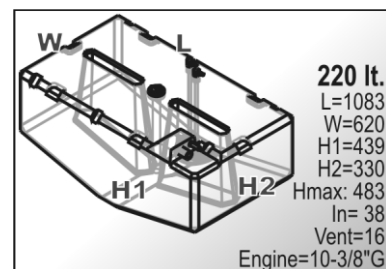

Capacity	Dimension (LxWxH)	Weight
Lt 220	cm. 108,3x62x43,9	kg 16
HPSC0170-xxx