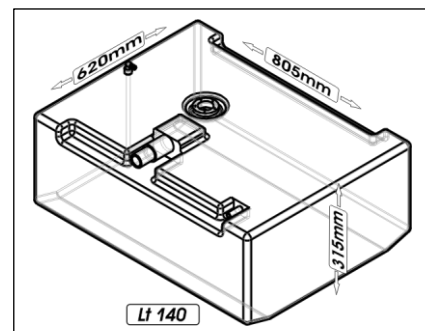

Capacity	Dimension (LxWxH)	Weight
Lt 102	cm. 68x81x24	kg 10
HPSR0034-xxx		

Capacity	Dimension (LxWxH)	Weight
Lt 107	cm. 95x62,4x23,4	kg 8
HPSB0107-xxx		

Capacity	Dimension (LxWxH)	Weight
Lt 118	cm. 108,4x54,4x22	kg 9
HPSB0025-xxx		

Capacity	Dimension (LxWxH)	Weight
Lt 121	cm. 220x37,5x21,6	kg 14
HPSB0067-xxx		

# SIC DIVISIONE ELETTRONICA

Capacity	Dimension (LxWxH)	Weight
Lt 126	cm. 95x61x31,5	kg 10
HPSB0081-xxx		

Capacity	Dimension (LxWxH)	Weight
Lt 133	cm. 98,8x69x28,5	kg 10
HPSC0019-xxx		

Capacity	Dimension (LxWxH)	Weight
Lt 140	cm. 80,5x62x31,5	kg 10
HPSB0007-xxx		

Capacity	Dimension (LxWxH)	Weight
Lt 141	cm. 140x38x30	kg 10
HPSB0026-xxx		

Capacity	Dimension (LxWxH)	Weight
Lt 142	cm. 150x45x25	kg 15
HPSR0067-xxx		