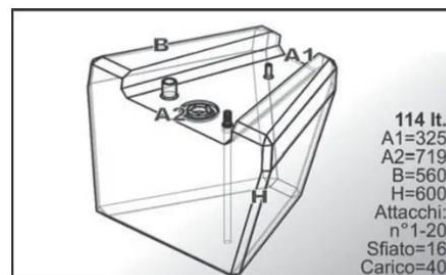

# SIC DIVISIONE ELETTRONICA

Capacity	Dimension (LxWxH)	Weight
Lt 95	cm. 110x55x21	kg 9
HPSC0029-xxx		

Capacity	Dimension (LxWxH)	Weight
Lt 96	cm. 88,4x56,8x21,6	kg 8
HPSN0017-xxx		

Capacity	Dimension (LxWxH)	Weight
Lt 98	cm. 178x37,5x21,6	kg 10
HPSB0068-xxx		

Capacity	Dimension (LxWxH)	Weight
Lt 102	cm. 68x81x24	kg 10
HPSR0034-xxx		

Capacity	Dimension (LxWxH)	Weight
Lt 107	cm. 95x62,4x23,4	kg 8
HPSB0107-xxx		

# SIC DIVISIONE ELETTRONICA

Capacity	Dimension (LxWxH)	Weight
Lt 108	cm.94,2x44,8x26,4	kg 9
HPSR0075-xxx		

Capacity	Dimension (LxWxH)	Weight
Lt 114	cm. 71,9x56x60	kg 8
HPSA0012-xxx		

Capacity	Dimension (LxWxH)	Weight
Lt 116	cm. 61x52x40	kg 8
HPSB0060-xxx		