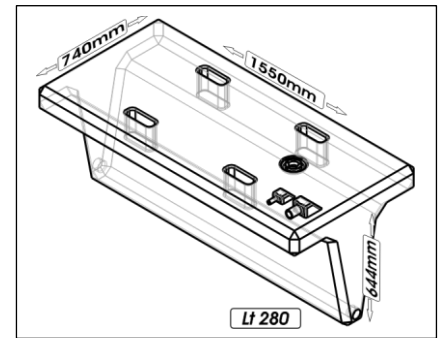

Capacity	Dimension (LxWxH)	Weight
Lt 258	cm. 140x67x36	Kg 25
HPSC0163-xxx		

Capacity	Dimension (LxWxH)	Weight
Lt 261	cm. 120,5x84x35	Kg 17
HPSC0035-xxx		

Capacity	Dimension (LxWxH)	Weight
Lt 271	cm. 130x56x44,7	kg 20
HPSB0016-xxx		

Capacity	Dimension (LxWxH)	Weight
Lt 277	cm. 125x54x63	kg 16
HPSA0008-xxx		

# SIC DIVISIONE ELETTRONICA

Capacity	Dimension (LxWxH)	Weight
Lt 277	cm 125x54x63	kg 17
HPSB0095-xxx		

Capacity	Dimension (LxWxH)	Weight
Lt 278	cm 158x68x33,8	kg 18
HPSB0145-xxx		

Capacity	Dimension (LxWxH)	Weight
Lt 280	Cm 155x74x64,4	kg 21
HPSA0007-xxx		

Capacity	Dimension (LxWxH)	Weight
Lt 288	cm. 122x101x45,7	kg 20
HPSA0011-xxx		

Capacity	Dimension (LxWxH)	Weight
Lt 300	cm. 155x80x48,5	Kg 18
HPSC0110-xxx		

Capacity	Dimension (LxWxH)	Weight
Lt 302	cm. 122,7x61,6x53,7	kg 19
HPSA0024-xxx		