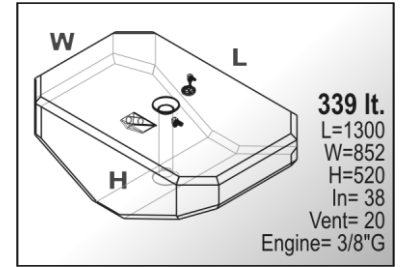

# SIC DIVISIONE ELETTRONICA

Capacity	Dimension (LxWxH)	Weight
Lt 321	Cm 81,9x60x80	kg 19
HPSC0136-xxx		

Capacity	Dimension (LxWxH)	Weight
Lt 325	cm. 221x68,6x31,7	kg 30
HPSB0129-xxx		

Capacity	Dimension (LxWxH)	Weight
Lt 327	cm. 125x98x41	kg 21
HPSB0115-xxx		

Capacity	Dimension (LxWxH)	Weight
Lt 332	cm. 159x62x37	kg 20
HPSB0013-xxx		

Capacity	Dimension (LxWxH)	Weight
Lt 332L	cm. 136x62x55	kg 20
HPSC0038-xxx		

# SIC DIVISIONE ELETTRONICA

Capacity	Dimension (LxWxH)	Weight
Lt 336	Cm 125x60x50	kg 21
HPSB0046-xxx		

Capacity	Dimension (LxWxH)	Weight
Lt 339	cm. 130x85,2x52	kg 20
HPSC0199-xxx		

Capacity	Dimension (LxWxH)	Weight
Lt 350	cm. 136,4x44,5x69	Kg 24
HPSB0094-xxx		