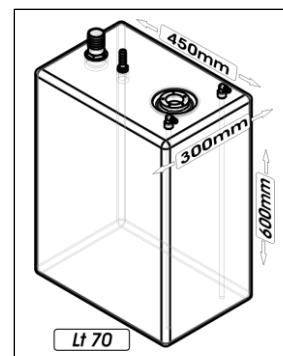

Capacity	Dimension (LxWxH)	Weight
Lt 38	cm.72,3x29,2x40,9	kg 5,6
HPSC0210-xxx		

Capacity	Dimension (LxWxH)	Weight
Lt 39	cm. 69x28,5x23	kg 4
HPSB0072-xxx		

Capacity	Dimension (LxWxH)	Weight
Lt 48	cm. 100x28x19	kg ..
HPSA0049-xxx		

Capacity	Dimension (LxWxH)	Weight
Lt 50	cm. 77 x ø31	kg 5
HPSG0001-xxx		

# SIC DIVISIONE ELETTRONICA

Capacity	Dimension (LxWxH)	Weight
Lt 55	cm. 65x35x30	kg 5
HPSB0005-xxx		

Capacity	Dimension (LxWxH)	Weight
Lt 57	cm. 65x35x30	kg 5
HPSN0005-xxx		

Capacity	Dimension (LxWxH)	Weight
Lt 60	cm. 94x45x22,4	kg 6
HPSB0028-xxx		

Capacity	Dimension (LxWxH)	Weight
Lt 64	cm. 77x49,7x22	kg 6
HPSB0053-xxx		

Capacity	Dimension (LxWxH)	Weight
Lt 70	cm. 45x30x60	kg 5
HPSB0012-xxx		