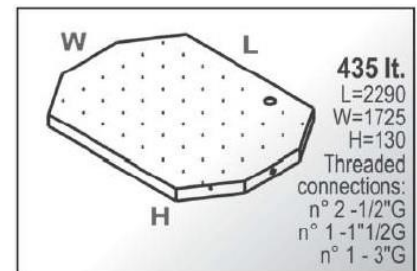

Capacity	Dimension (LxWxH)	Weight
Lt 435	cm. 229x172x13	kg 34
HPSB0160-xxx