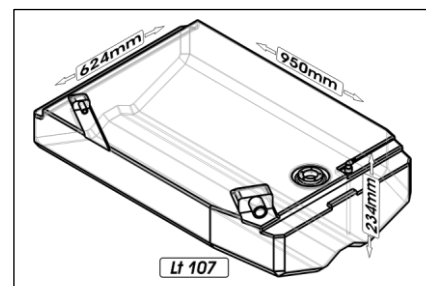

# SIC DIVISIONE ELETTRONICA

Capacity	Dimension (LxWxH)	Weight
Lt 87	cm. 70x71,5x24	kg 8
HPSB0027-xxx		

Capacity	Dimension (LxWxH)	Weight
Lt 88	cm. 150x45x17	kg 9
HPSB0071-xxx		

Capacity	Dimension (LxWxH)	Weight
Lt 91	cm. 108,5x54,5x22	kg 9
HPSB0001-xxx		

Capacity	Dimension (LxWxH)	Weight
Lt 93	cm. 61x42x40	kg 7
HPSB0059-xxx		

Capacity	Dimension (LxWxH)	Weight
Lt 94	cm. 61x42x40	kg 6
HPSB0015-xxx		

# SIC DIVISIONE ELETTRONICA

Capacity	Dimension (LxWxH)	Weight
Lt 95	cm. 110x55x21	kg 9
HPSC0029-xxx		

Capacity	Dimension (LxWxH)	Weight
Lt 96	cm. 88,4x56,8x21,6	kg 8
HPSN0017-xxx		

Capacity	Dimension (LxWxH)	Weight
Lt 98	cm. 178x37,5x21,6	kg 10
HPSB0068-xxx		

Capacity	Dimension (LxWxH)	Weight
Lt 102	cm. 68x81x24	kg 10
HPSR0034-xxx		

Capacity	Dimension (LxWxH)	Weight
Lt 107	cm. 95x62,4x23,4	kg 8
HPSB0107-xxx		