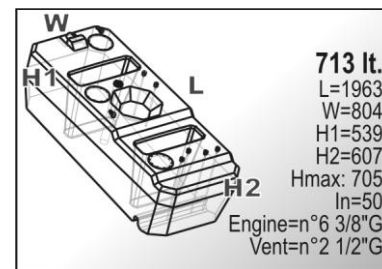

SIC DIVISIONE ELETTRONICA

Capacity	Dimension (LxWxH)	Weight
Lt 600	Cm 100x88x80	kg 31
HPSC0220-xxx		

Capacity	Dimension (LxWxH)	Weight
Lt 610	cm197,5x107x39,3	kg 39
HPSB0135-xxx		

Capacity	Dimension (LxWxH)	Weight
Lt 705	cm. 166,6x99x68	kg 53
HPSC0099-xxx		

Capacity	Dimension (LxWxH)	Weight
Lt 713	cm.196,3x80,4x70,5	kg 44
HPSB0137-xxx		

Capacity	Dimension (LxWxH)	Weight
Lt 767	cm. 119x160x52	48
HPSA0020-xxx