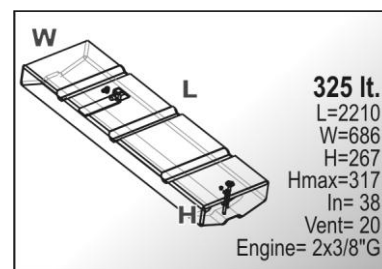

Capacity	Dimension (LxWxH)	Weight
Lt 288	cm. 122x101x45,7	kg 20
HPSA0011-xxx		

Capacity	Dimension (LxWxH)	Weight
Lt 300	cm. 155x80x48,5	Kg 18
HPSC0110-xxx		

Capacity	Dimension (LxWxH)	Weight
Lt 302	cm. 122,7x61,6x53,7	kg 19
HPSA0024-xxx		

# SIC DIVISIONE ELETTRONICA

Capacity	Dimension (LxWxH)	Weight
Lt 321	Cm 81,9x60x80	kg 19
HPSC0136-xxx		

Capacity	Dimension (LxWxH)	Weight
Lt 325	cm. 221x68,6x31,7	kg 30
HPSB0129-xxx		

Capacity	Dimension (LxWxH)	Weight
Lt 327	cm. 125x98x41	kg 21
HPSB0115-xxx		