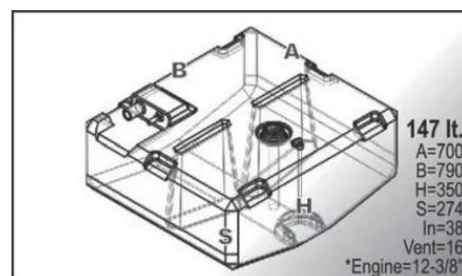

# SIC DIVISIONE ELETTRONICA

Capacity	Dimension (LxWxH)	Weight
Lt 126	cm. 95x61x31,5	kg 10
HPSB0081-xxx		

Capacity	Dimension (LxWxH)	Weight
Lt 133	cm. 98,8x69x28,5	kg 10
HPSC0019-xxx		

Capacity	Dimension (LxWxH)	Weight
Lt 140	cm. 80,5x62x31,5	kg 10
HPSB0007-xxx		

Capacity	Dimension (LxWxH)	Weight
Lt 141	cm. 140x38x30	kg 10
HPSB0026-xxx		

Capacity	Dimension (LxWxH)	Weight
Lt 142	cm. 150x45x25	kg 15
HPSR0067-xxx		

# SIC DIVISIONE ELETTRONICA

Capacity	Dimension (LxWxH)	Weight
Lt 143	cm. 80,5x62x31,5	kg 10
HPSB0041-xxx		

Capacity	Dimension (LxWxH)	Weight
Lt 147	cm. 70x79x35	kg 13
HPSC0076xxx		

Capacity	Dimension (LxWxH)	Weight
Lt 159	cm. 90x50x40	kg 14
HPSN0013-xxx		