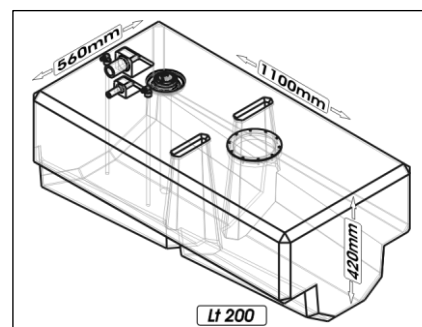

Capacity	Dimension (LxWxH)	Weight
Lt 171	cm. 110x45x40	kg 12
HPSA0003-xxx		

**171 lt.**  
 A=1100  
 B=450  
 H=400  
 Attacchi  
 filettati:  
 n°6-1"1/4 gas  
 n°6-1/2" gas

Capacity	Dimension (LxWxH)	Weight
Lt 185	cm. 100x40x50	kg 12
HPSB0037-xxx		

# SIC DIVISIONE ELETTRONICA

Capacity	Dimension (LxWxH)	Weight
Lt 191	cm. 150x70x25	kg 18
HPSB0008-xxx		

Capacity	Dimension (LxWxH)	Weight
Lt 192	cm. 150x55x25	kg 17
HPSR0068-xxx		

Capacity	Dimension (LxWxH)	Weight
Lt 196	cm. 130x65x28,1	kg 15
HPSC0074-xxx		

Capacity	Dimension (LxWxH)	Weight
Lt 198	cm. 71,5x60x54	kg 12
HPSC0032-xxx		

Capacity	Dimension (LxWxH)	Weight
Lt 200	cm. 110x56x42	kg 16
HPSC0060-xxx		

Capacity	Dimension (LxWxH)	Weight
Lt 203	cm. 98x98x29,2	kg 17
HPSC0116-xxx		

Capacity	Dimension (LxWxH)	Weight
Lt 204	cm. 120x94x34,6	kg 23
HPSB0022-xxx		