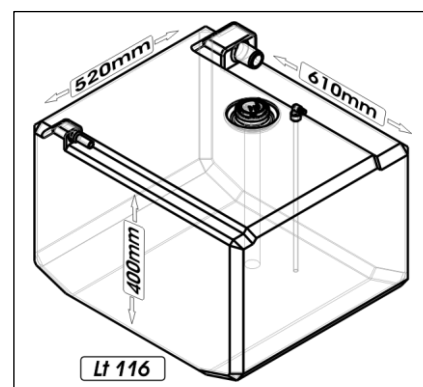

Capacity	Dimension (LxWxH)	Weight
Lt 93	cm. 61x42x40	kg 7
HPSB0059-xxx		

Capacity	Dimension (LxWxH)	Weight
Lt 94	cm. 61x42x40	kg 6
HPSB0015-xxx		

Capacity	Dimension (LxWxH)	Weight
Lt 102	cm. 68x81x24	kg 10
HPSR0034-xxx		

Capacity	Dimension (LxWxH)	Weight
Lt 107	cm. 95x62,4x23,4	kg 8
HPSB0107-xxx		

# SIC DIVISIONE ELETTRONICA

Capacity	Dimension (LxWxH)	Weight
Lt 108	cm.94,2x44,8x26,4	kg 9
HPSR0075-xxx		

Capacity	Dimension (LxWxH)	Weight
Lt 114	cm. 71,9x56x60	kg 8
HPSA0012-xxx		

Capacity	Dimension (LxWxH)	Weight
Lt 116	cm. 61x52x40	kg 8
HPSB0060-xxx		

Capacity	Dimension (LxWxH)	Weight
Lt 118	cm. 108,4x54,4x22	kg 9
HPSB0025-xxx		

Capacity	Dimension (LxWxH)	Weight
Lt 121	cm. 220x37,5x21,6	kg 14
HPSB0067-xxx		