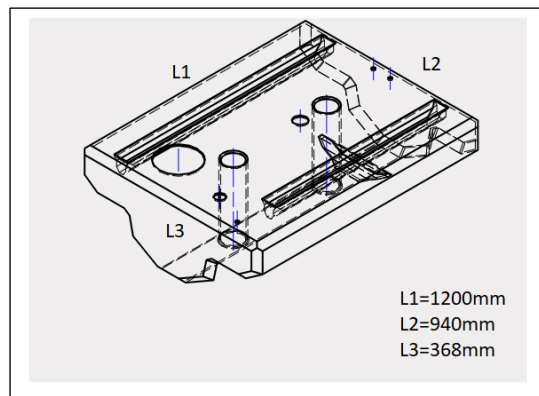

# SIC DIVISIONE ELETTRONICA

Capacity	Dimension (LxWxH)	Weight
Lt 225	cm. 165xø43	kg 12
HPSG0002-xxx		

Capacity	Dimension (LxWxH)	Weight
Lt 229	cm. 100x45x60	kg 20
HPSC0141-xxx		

Capacity	Dimension (LxWxH)	Weight
Lt 234	cm. 91x80x44,5	Kg 15
HPSC0071-xxx		

Capacity	Dimension (LxWxH)	Weight
Lt 244	cm. 133x61,4x34,3	Kg 17
HPSB0078-xxx		

Capacity	Dimension (LxWxH)	Weight
Lt 248	cm. 111,5x87,6x27,5	kg 20
HPSN0067-xxx		

# SIC DIVISIONE ELETTRONICA

Capacity	Dimension (LxWxH)	Weight
Lt 251	cm. 120x94x36,8	kg 21
HPSB0155-xxx		

Capacity	Dimension (LxWxH)	Weight
Lt 252	cm. 115X80X33,7	kg 18
HPSC0140-xxx		

Capacity	Dimension (LxWxH)	Weight
Lt 257	cm. 102x104x31	kg 17
HPSR0040-xxx		