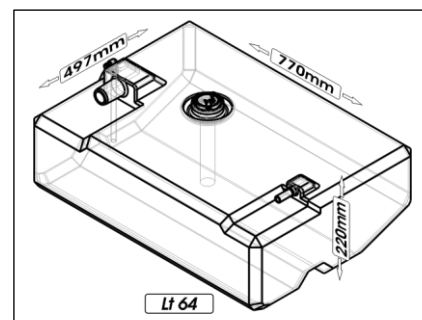

Capacity	Dimension (LxWxH)	Weight
Lt 38	cm.72,3x29,2x40,9	kg 5,6
HPSC0210-xxx		

Capacity	Dimension (LxWxH)	Weight
Lt 39	cm. 69x28,5x23	kg 4
HPSB0072-xxx		

Capacity	Dimension (LxWxH)	Weight
Lt 48	cm. 100x28x19	kg ..
HPSA0049-xxx		

Capacity	Dimension (LxWxH)	Weight
Lt 50	cm. 77 x ø31	kg 5
HPSG0001-xxx		

# SIC DIVISIONE ELETTRONICA

Capacity	Dimension (LxWxH)	Weight
Lt 55	cm. 65x35x30	kg 5
HPSB0005-xxx		

Capacity	Dimension (LxWxH)	Weight
Lt 57	cm. 65x35x30	kg 5
HPSN0005-xxx		

Capacity	Dimension (LxWxH)	Weight
Lt 60	cm. 94x45x22,4	kg 6
HPSB0028-xxx		

Capacity	Dimension (LxWxH)	Weight
Lt 64	cm. 77x49,7x22	kg 6
HPSB0053-xxx		

Capacity	Dimension (LxWxH)	Weight
Lt 70	cm. 45x30x60	kg 5
HPSB0012-xxx		