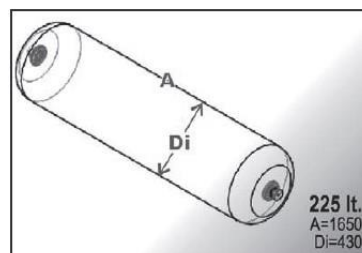

Capacity	Dimension (LxWxH)	Weight
Lt 225	cm. 165xø43	kg 12
HPSG0002-xxx