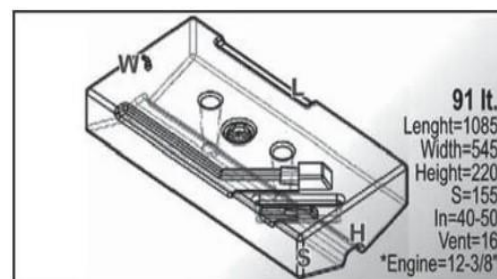

# SIC DIVISIONE ELETTRONICA

Capacity	Dimension (LxWxH)	Weight
Lt 87	cm. 70x71,5x24	kg 8
HPSB0027-xxx		

Capacity	Dimension (LxWxH)	Weight
Lt 88	cm. 150x45x17	kg 9
HPSB0071-xxx		

Capacity	Dimension (LxWxH)	Weight
Lt 91	cm. 108,5x54,5x22	kg 9
HPSB0001-xxx		