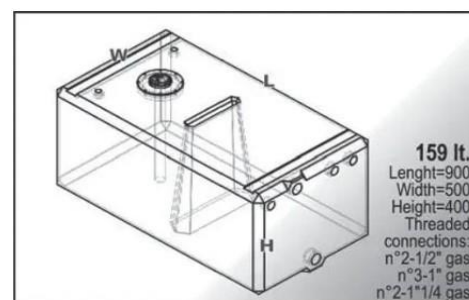

Capacity	Dimension (LxWxH)	Weight
Lt 141	cm. 140x38x30	kg 10
HPSB0026-xxx		

Capacity	Dimension (LxWxH)	Weight
Lt 142	cm. 150x45x25	kg 15
HPSR0067-xxx		

# SIC DIVISIONE ELETTRONICA

Capacity	Dimension (LxWxH)	Weight
Lt 143	cm. 80,5x62x31,5	kg 10
HPSB0041-xxx		

Capacity	Dimension (LxWxH)	Weight
Lt 147	cm. 70x79x35	kg 13
HPSC0076xxx		

Capacity	Dimension (LxWxH)	Weight
Lt 159	cm. 90x50x40	kg 14
HPSN0013-xxx		