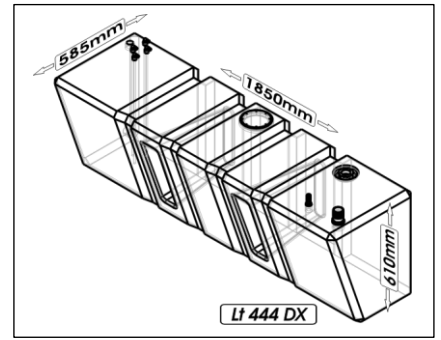

Capacity	Dimension (LxWxH)	Weight
Lt 378	cm. 138x60x56,1	kg 25
HPSC0215-xxx		

Capacity	Dimension (LxWxH)	Weight
Lt 387	cm. 120x94x52,6	kg 30
HPSB0030-xxx		

# SIC DIVISIONE ELETTRONICA

Capacity	Dimension (LxWxH)	Weight
Lt 391	cm. 134,5x55x65,5	kg 26
HPSC0212-xxx		

Capacity	Dimension (LxWxH)	Weight
Lt 407	cm. 125x84x50	kg 28
HPSB0064-xxx		

Capacity	Dimension (LxWxH)	Weight
Lt 420	cm. 131,5x96x44,5	kg 27
HPSC0184-xxx		

Capacity	Dimension (LxWxH)	Weight
Lt 435	cm. 229x172x13	kg 34
HPSB0160-xxx		

Capacity	Dimension (LxWxH)	Weight
Lt 437	cm. 88,5x64x88,5	kg 23
HPSB0089-xxx		

# SIC DIVISIONE ELETTRONICA

Capacity	Dimension (LxWxH)	Weight
Lt 444	cm. 185x58,5x61	kg 30
HPSB0024-xxx		

Capacity	Dimension (LxWxH)	Weight
Lt 450	cm. 151x89x38	kg 31
HPSC0028-xxx		

Capacity	Dimension (LxWxH)	Weight
Lt 451	Cm.200X66,5X40,8	kg 31
HPSB0144-xxx		