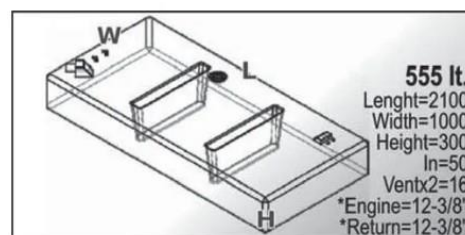

Capacity	Dimension (LxWxH)	Weight
Lt 485	cm. 132,2x91x53,5	kg 37
HPSB0049-xxx		

Capacity	Dimension (LxWxH)	Weight
Lt 515	cm. 136x72x65	kg 32
HPSB0152-xxx		

# SIC DIVISIONE ELETTRONICA

Capacity	Dimension (LxWxH)	Weight
Lt 525	cm. 166x63x58	kg 33
HPSR0049 -xxx		

Capacity	Dimension (LxWxH)	Weight
Lt 535	cm. 146,5x101,6x37	Kg 32
HPSN0070U-xxx		

Capacity	Dimension (LxWxH)	Weight
Lt 548	cm. 157x75x77	kg 31
HPSC0194-xxx		

Capacity	Dimension (LxWxH)	Weight
Lt 555	cm. 210x100x30	kg 45
HPSB0035-xxx		

Capacity	Dimension (LxWxH)	Weight
Lt 598	cm. 185X63X58	kg 36
HPSC0159-xxx		