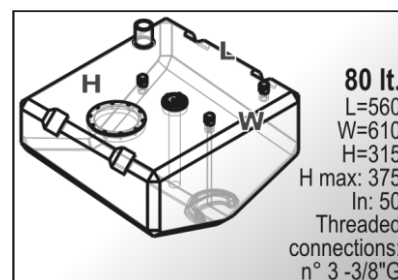

# SIC DIVISIONE ELETTRONICA

Capacity	Dimension (LxWxH)	Weight
Lt 73	cm.62,3x43x27	kg 6,5
HPSR0074-xxx		

Capacity	Dimension (LxWxH)	Weight
Lt 77	cm. 80x40x32	kg 8
HPSB0004-xxx		

Capacity	Dimension (LxWxH)	Weight
Lt 80	cm. 56x61x31,5	kg 7
HPSC0153-xxx		