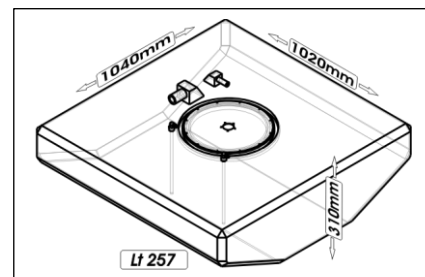

Capacity	Dimension (LxWxH)	Weight
Lt 203	cm. 98x98x29,2	kg 17
HPSC0116-xxx		

Capacity	Dimension (LxWxH)	Weight
Lt 204	cm. 120x94x34,6	kg 23
HPSB0022-xxx		

Capacity	Dimension (LxWxH)	Weight
Lt 244	cm. 133x61,4x34,3	Kg 17
HPSB0078-xxx		

Capacity	Dimension (LxWxH)	Weight
Lt 248	cm. 111,5x87,6x27,5	kg 20
HPSN0067-xxx		

# SIC DIVISIONE ELETTRONICA

Capacity	Dimension (LxWxH)	Weight
Lt 251	cm. 120x94x36,8	kg 21
HPSB0155-xxx		

Capacity	Dimension (LxWxH)	Weight
Lt 252	cm. 115X80X33,7	kg 18
HPSC0140-xxx		

Capacity	Dimension (LxWxH)	Weight
Lt 257	cm. 102x104x31	kg 17
HPSR0040-xxx		

Capacity	Dimension (LxWxH)	Weight
Lt 258	cm. 140x67x36	Kg 25
HPSC0163-xxx		

Capacity	Dimension (LxWxH)	Weight
Lt 261	cm. 120,5x84x35	Kg 17
HPSC0035-xxx		