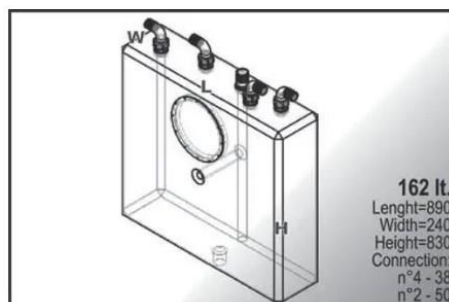

# SIC DIVISIONE ELETTRONICA

Capacity	Dimension (LxWxH)	Weight
Lt 143	cm. 80,5x62x31,5	kg 10
HPSB0041-xxx		

Capacity	Dimension (LxWxH)	Weight
Lt 147	cm. 70x79x35	kg 13
HPSC0076xxx		

Capacity	Dimension (LxWxH)	Weight
Lt 159	cm. 90x50x40	kg 14
HPSN0013-xxx		

Capacity	Dimension (LxWxH)	Weight
Lt 160	cm. 110x45x40	kg 12
HPSC0067-xxx		

Capacity	Dimension (LxWxH)	Weight
Lt 161	cm. 140x63x29,7	kg 15
HPSC0056-xxx		

# SIC DIVISIONE ELETTRONICA

Capacity	Dimension (LxWxH)	Weight
Lt 162	cm. 89x24x83	kg 11
HPSN0016-xxx		

**162 lt.**  
 Length=890  
 Width=240  
 Height=830  
 Connection:  
 n°4 - 3/8  
 n°2 - 5/8

Capacity	Dimension (LxWxH)	Weight
Lt 165	cm. 98x96x24	kg 16
HPSC0114-xxx		