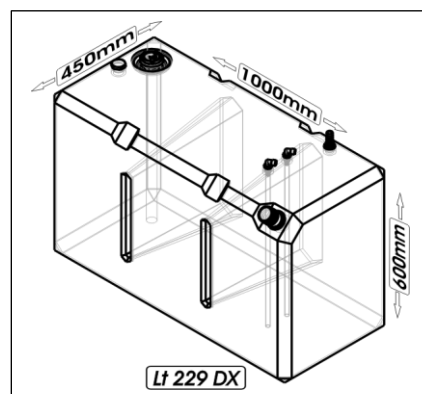

# SIC DIVISIONE ELETTRONICA

Capacity	Dimension (LxWxH)	Weight
Lt 207	cm. 98x58x44	kg 15
HPSB0002-xxx		

Capacity	Dimension (LxWxH)	Weight
Lt 214	cm. 130xx83x22	kg 15
HPSC0049-xxx		

Capacity	Dimension (LxWxH)	Weight
Lt 215	cm. 121x90x22	kg 15
HPSC0034-xxx		

Capacity	Dimension (LxWxH)	Weight
Lt 215	cm. 98x58x44	kg 15
HPSN0002-xxx		

Capacity	Dimension (LxWxH)	Weight
Lt 220	cm. 108,3x62x43,9	kg 16
HPSC0170-xxx		

# SIC DIVISIONE ELETTRONICA

Capacity	Dimension (LxWxH)	Weight
Lt 225	cm. 165xø43	kg 12
HPSG0002-xxx		

Capacity	Dimension (LxWxH)	Weight
Lt 229	cm. 100x45x60	kg 20
HPSC0141-xxx		

Capacity	Dimension (LxWxH)	Weight
Lt 234	cm. 91x80x44,5	Kg 15
HPSC0071-xxx		

Capacity	Dimension (LxWxH)	Weight
Lt 244	cm. 133x61,4x34,3	Kg 17
HPSB0078-xxx		

Capacity	Dimension (LxWxH)	Weight
Lt 248	cm. 111,5x87,6x27,5	kg 20
HPSN0067-xxx		