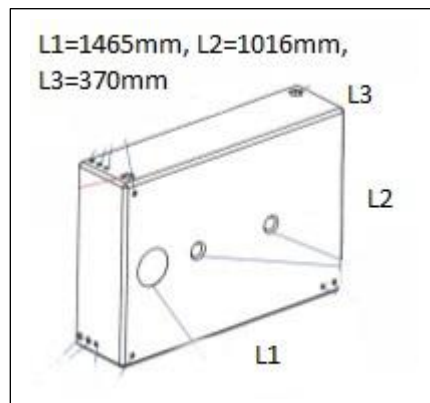

Capacity	Dimension (LxWxH)	Weight
Lt 535	cm. 146,5x101,6x37	Kg 32
HPSN0070U-xxx