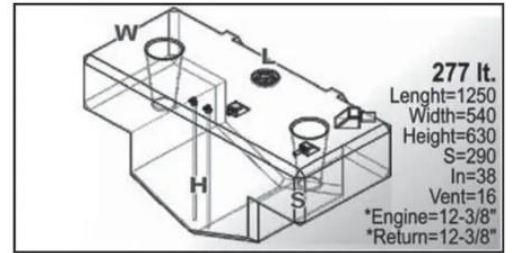

# SIC DIVISIONE ELETTRONICA

Capacity	Dimension (LxWxH)	Weight
Lt 264	cm. 125x98x28,6	kg 21
HPSC0118-xxx		

Capacity	Dimension (LxWxH)	Weight
Lt 265	cm. 133x54x62,9	kg 22
HPSA0010-xxx		

Capacity	Dimension (LxWxH)	Weight
Lt 270	cm. 110x68,5x39,5	kg 15
HPSB0047-xxx		

Capacity	Dimension (LxWxH)	Weight
Lt 271	cm. 130x56x44,7	kg 20
HPSB0016-xxx		

Capacity	Dimension (LxWxH)	Weight
Lt 277	cm. 125x54x63	kg 16
HPSA0008-xxx		

# SIC DIVISIONE ELETTRONICA

Capacity	Dimension (LxWxH)	Weight
Lt 277	cm 125x54x63	kg 17
HPSB0095-xxx		

Capacity	Dimension (LxWxH)	Weight
Lt 278	cm 158x68x33,8	kg 18
HPSB0145-xxx		

Capacity	Dimension (LxWxH)	Weight
Lt 280	Cm 155x74x64,4	kg 21
HPSA0007-xxx		