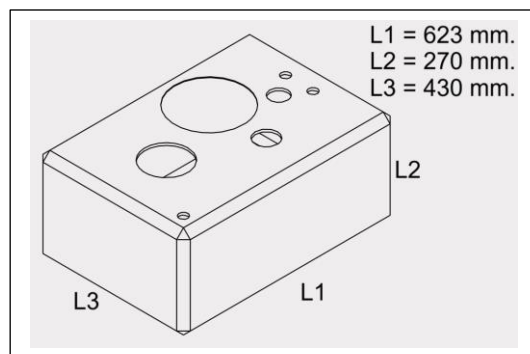

Capacity	Dimension (LxWxH)	Weight
Lt 48	cm. 100x28x19	kg ..
HPSA0049-xxx		

Capacity	Dimension (LxWxH)	Weight
Lt 50	cm. 77 x ø31	kg 5
HPSG0001-xxx		

# SIC DIVISIONE ELETTRONICA

Capacity	Dimension (LxWxH)	Weight
Lt 55	cm. 65x35x30	kg 5
HPSB0005-xxx		

Capacity	Dimension (LxWxH)	Weight
Lt 57	cm. 65x35x30	kg 5
HPSN0005-xxx		

Capacity	Dimension (LxWxH)	Weight
Lt 60	cm. 94x45x22,4	kg 6
HPSB0028-xxx		

Capacity	Dimension (LxWxH)	Weight
Lt 64	cm. 77x49,7x22	kg 6
HPSB0053-xxx		

Capacity	Dimension (LxWxH)	Weight
Lt 70	cm. 45x30x60	kg 5
HPSB0012-xxx		

# SIC DIVISIONE ELETTRONICA

Capacity	Dimension (LxWxH)	Weight
Lt 73	cm.62,3x43x27	kg 6,5
HPSR0074-xxx		

Capacity	Dimension (LxWxH)	Weight
Lt 77	cm. 80x40x32	kg 8
HPSB0004-xxx		

Capacity	Dimension (LxWxH)	Weight
Lt 80	cm. 56x61x31,5	kg 7
HPSC0153-xxx		