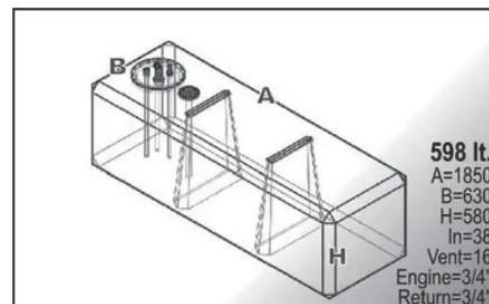

# SIC DIVISIONE ELETTRONICA

Capacity	Dimension (LxWxH)	Weight
Lt 525	cm. 166x63x58	kg 33
HPSR0049 -xxx		

Capacity	Dimension (LxWxH)	Weight
Lt 535	cm. 146,5x101,6x37	Kg 32
HPSN0070U-xxx		

Capacity	Dimension (LxWxH)	Weight
Lt 548	cm. 157x75x77	kg 31
HPSC0194-xxx		

Capacity	Dimension (LxWxH)	Weight
Lt 555	cm. 210x100x30	kg 45
HPSB0035-xxx		

Capacity	Dimension (LxWxH)	Weight
Lt 598	cm. 185X63X58	kg 36
HPSC0159-xxx		