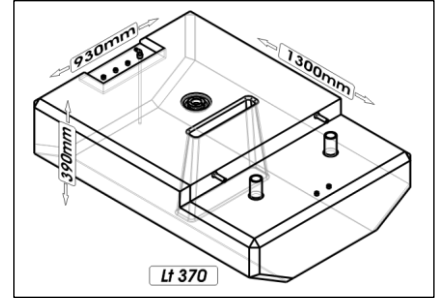

# SIC DIVISIONE ELETTRONICA

Capacity	Dimension (LxWxH)	Weight
Lt 336	Cm 125x60x50	kg 21
HPSB0046-xxx		

Capacity	Dimension (LxWxH)	Weight
Lt 339	cm. 130x85,2x52	kg 20
HPSC0199-xxx		

Capacity	Dimension (LxWxH)	Weight
Lt 350	cm. 136,4x44,5x69	Kg 24
HPSB0094-xxx		

Capacity	Dimension (LxWxH)	Weight
Lt 351	cm. 89,5x78x60,3	kg 20
HPSB0157-xxx		

Capacity	Dimension (LxWxH)	Weight
Lt 357	cm. 12,8x94x40,2	kg 24
HPSB0156-xxx		

# SIC DIVISIONE ELETTRONICA

Capacity	Dimension (LxWxH)	Weight
Lt 370	cm. 130x93x39	kg 22
HPSR0014-xxx		

Capacity	Dimension (LxWxH)	Weight
Lt 375	Cm 85,3x60x93,5	kg 23
HPSC0135-xxx		

Capacity	Dimension (LxWxH)	Weight
Lt 377	cm. 112,5x78x51	kg 21
HPSB0158-xxx		

Capacity	Dimension (LxWxH)	Weight
Lt 378	cm. 138x60x56,1	kg 25
HPSC0215-xxx		

Capacity	Dimension (LxWxH)	Weight
Lt 387	cm. 120x94x52,6	kg 30
HPSB0030-xxx		