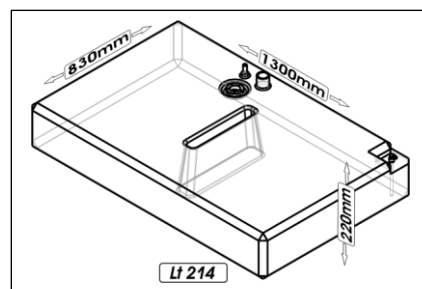

Capacity	Dimension (LxWxH)	Weight
Lt 198	cm. 71,5x60x54	kg 12
HPSC0032-xxx		

Capacity	Dimension (LxWxH)	Weight
Lt 200	cm. 110x56x42	kg 16
HPSC0060-xxx		

# SIC DIVISIONE ELETTRONICA

Capacity	Dimension (LxWxH)	Weight
Lt 200	cm. 116x55x37,5	kg 16
HPSC0061-xxx		

Capacity	Dimension (LxWxH)	Weight
Lt 201	cm. 93x79x31	kg 16
HPSC0077-xxx		

Capacity	Dimension (LxWxH)	Weight
Lt 202	cm. 170x52x30	kg 17
HPSB0077-xxx		

Capacity	Dimension (LxWxH)	Weight
Lt 203	cm. 98x98x29,2	kg 17
HPSC0116-xxx		

Capacity	Dimension (LxWxH)	Weight
Lt 204	cm. 120x94x34,6	kg 23
HPSB0022-xxx		

# SIC DIVISIONE ELETTRONICA

Capacity	Dimension (LxWxH)	Weight
Lt 207	cm. 98x58x44	kg 15
HPSB0002-xxx		

Capacity	Dimension (LxWxH)	Weight
Lt 214	cm. 130xx83x22	kg 15
HPSC0049-xxx		

Capacity	Dimension (LxWxH)	Weight
Lt 215	cm. 121x90x22	kg 15
HPSC0034-xxx		