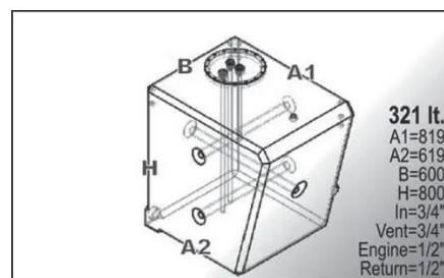

# SIC DIVISIONE ELETTRONICA

Capacity	Dimension (LxWxH)	Weight
Lt 277	cm 125x54x63	kg 17
HPSB0095-xxx		

Capacity	Dimension (LxWxH)	Weight
Lt 278	cm 158x68x33,8	kg 18
HPSB0145-xxx		

Capacity	Dimension (LxWxH)	Weight
Lt 280	Cm 155x74x64,4	kg 21
HPSA0007-xxx		

Capacity	Dimension (LxWxH)	Weight
Lt 288	cm. 122x101x45,7	kg 20
HPSA0011-xxx		

Capacity	Dimension (LxWxH)	Weight
Lt 300	cm. 155x80x48,5	Kg 18
HPSC0110-xxx		

Capacity	Dimension (LxWxH)	Weight
Lt 302	cm. 122,7x61,6x53,7	kg 19
HPSA0024-xxx		

# SIC DIVISIONE ELETTRONICA

Capacity	Dimension (LxWxH)	Weight
Lt 321	Cm 81,9x60x80	kg 19
HPSC0136-xxx		

Capacity	Dimension (LxWxH)	Weight
Lt 325	cm. 221x68,6x31,7	kg 30
HPSB0129-xxx		

Capacity	Dimension (LxWxH)	Weight
Lt 327	cm. 125x98x41	kg 21
HPSB0115-xxx		