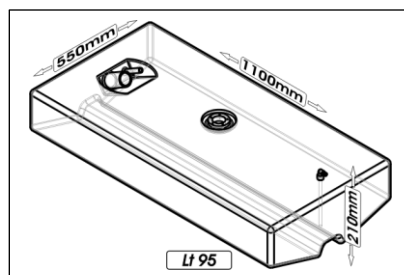

# SIC DIVISIONE ELETTRONICA

Capacity	Dimension (LxWxH)	Weight
Lt 87	cm. 70x71,5x24	kg 8
HPSB0027-xxx		

Capacity	Dimension (LxWxH)	Weight
Lt 88	cm. 150x45x17	kg 9
HPSB0071-xxx		

Capacity	Dimension (LxWxH)	Weight
Lt 91	cm. 108,5x54,5x22	kg 9
HPSB0001-xxx		

Capacity	Dimension (LxWxH)	Weight
Lt 93	cm. 61x42x40	kg 7
HPSB0059-xxx		

Capacity	Dimension (LxWxH)	Weight
Lt 94	cm. 61x42x40	kg 6
HPSB0015-xxx		

# SIC DIVISIONE ELETTRONICA

Capacity	Dimension (LxWxH)	Weight
Lt 95	cm. 110x55x21	kg 9
HPSC0029-xxx		

Capacity	Dimension (LxWxH)	Weight
Lt 96	cm. 88,4x56,8x21,6	kg 8
HPSN0017-xxx		

Capacity	Dimension (LxWxH)	Weight
Lt 98	cm. 178x37,5x21,6	kg 10
HPSB0068-xxx		

Capacity	Dimension (LxWxH)	Weight
Lt 102	cm. 68x81x24	kg 10
HPSR0034-xxx		

Capacity	Dimension (LxWxH)	Weight
Lt 107	cm. 95x62,4x23,4	kg 8
HPSB0107-xxx		