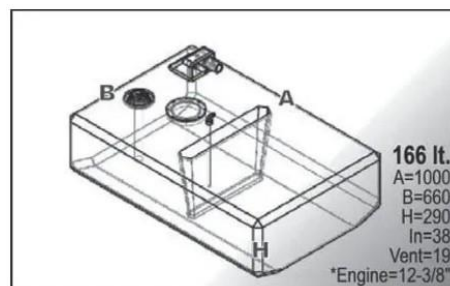

Capacity	Dimension (LxWxH)	Weight
Lt 166	cm. 100x66x29	kg 14
HPS0105-xxx		

166 lt.
A=1000
B=660
H=290
In=38
Vent=19
*Engine=12-3/8"