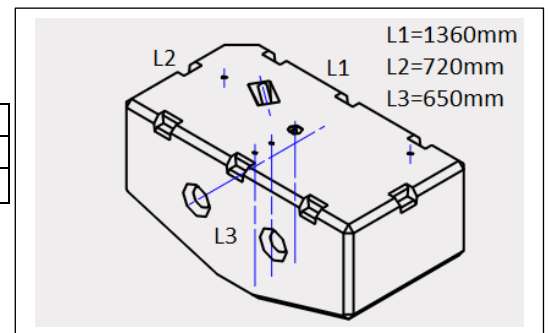

Capacity	Dimension (LxWxH)	Weight
Lt 515	cm. 136x72x65	kg 32
HPSB0152-xxx