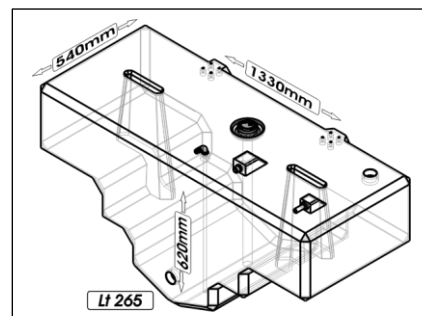

Capacity	Dimension (LxWxH)	Weight
Lt 244	cm. 133x61,4x34,3	Kg 17
HPSB0078-xxx		

Capacity	Dimension (LxWxH)	Weight
Lt 248	cm. 111,5x87,6x27,5	kg 20
HPSN0067-xxx		

# SIC DIVISIONE ELETTRONICA

Capacity	Dimension (LxWxH)	Weight
Lt 251	cm. 120x94x36,8	kg 21
HPSB0155-xxx		

Capacity	Dimension (LxWxH)	Weight
Lt 252	cm. 115X80X33,7	kg 18
HPSC0140-xxx		

Capacity	Dimension (LxWxH)	Weight
Lt 257	cm. 102x104x31	kg 17
HPSR0040-xxx		

Capacity	Dimension (LxWxH)	Weight
Lt 258	cm. 140x67x36	Kg 25
HPSC0163-xxx		

Capacity	Dimension (LxWxH)	Weight
Lt 261	cm. 120,5x84x35	Kg 17
HPSC0035-xxx		

# SIC DIVISIONE ELETTRONICA

Capacity	Dimension (LxWxH)	Weight
Lt 264	cm. 125x98x28,6	kg 21
HPSC0118-xxx		

Capacity	Dimension (LxWxH)	Weight
Lt 265	cm. 133x54x62,9	kg 22
HPSA0010-xxx		

Capacity	Dimension (LxWxH)	Weight
Lt 270	cm. 110x68,5x39,5	kg 15
HPSB0047-xxx		