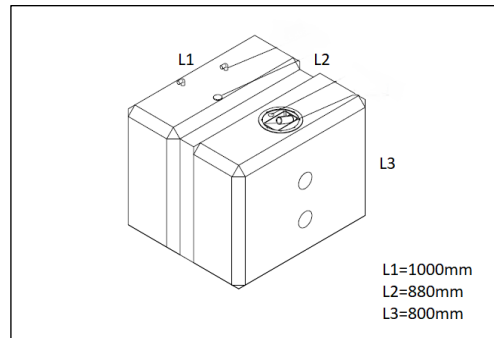

Capacity	Dimension (LxWxH)	Weight
Lt 600	Cm 100x88x80	kg 31
HPSC0220-xxx