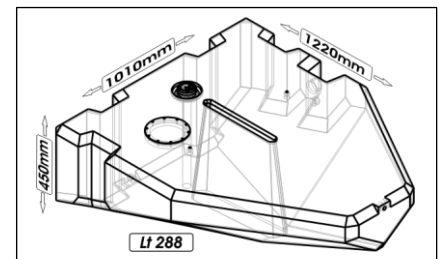

Capacity	Dimension (LxWxH)	Weight
Lt 258	cm. 140x67x36	Kg 25
HPSC0163-xxx		

Capacity	Dimension (LxWxH)	Weight
Lt 261	cm. 120,5x84x35	Kg 17
HPSC0035-xxx		

Capacity	Dimension (LxWxH)	Weight
Lt 271	cm. 130x56x44,7	kg 20
HPSB0016-xxx		

Capacity	Dimension (LxWxH)	Weight
Lt 277	cm. 125x54x63	kg 16
HPSA0008-xxx		

# SIC DIVISIONE ELETTRONICA

Capacity	Dimension (LxWxH)	Weight
Lt 277	cm 125x54x63	kg 17
HPSB0095-xxx		

Capacity	Dimension (LxWxH)	Weight
Lt 278	cm 158x68x33,8	kg 18
HPSB0145-xxx		

Capacity	Dimension (LxWxH)	Weight
Lt 280	Cm 155x74x64,4	kg 21
HPSA0007-xxx		

Capacity	Dimension (LxWxH)	Weight
Lt 288	cm. 122x101x45,7	kg 20
HPSA0011-xxx		

Capacity	Dimension (LxWxH)	Weight
Lt 300	cm. 155x80x48,5	Kg 18
HPSC0110-xxx		

Capacity	Dimension (LxWxH)	Weight
Lt 302	cm. 122,7x61,6x53,7	kg 19
HPSA0024-xxx		