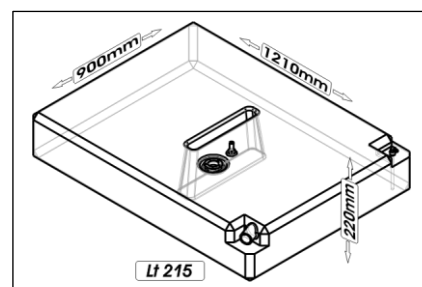

Capacity	Dimension (LxWxH)	Weight
Lt 203	cm. 98x98x29,2	kg 17
HPSC0116-xxx		

Capacity	Dimension (LxWxH)	Weight
Lt 204	cm. 120x94x34,6	kg 23
HPSB0022-xxx		

# SIC DIVISIONE ELETTRONICA

Capacity	Dimension (LxWxH)	Weight
Lt 207	cm. 98x58x44	kg 15
HPSB0002-xxx		

Capacity	Dimension (LxWxH)	Weight
Lt 214	cm. 130xx83x22	kg 15
HPSC0049-xxx		

Capacity	Dimension (LxWxH)	Weight
Lt 215	cm. 121x90x22	kg 15
HPSC0034-xxx		

Capacity	Dimension (LxWxH)	Weight
Lt 215	cm. 98x58x44	kg 15
HPSN0002-xxx		

Capacity	Dimension (LxWxH)	Weight
Lt 220	cm. 108,3x62x43,9	kg 16
HPSC0170-xxx		

Capacity	Dimension (LxWxH)	Weight
Lt 244	cm. 133x61,4x34,3	Kg 17
HPSB0078-xxx		

Capacity	Dimension (LxWxH)	Weight
Lt 248	cm. 111,5x87,6x27,5	kg 20
HPSN0067-xxx		