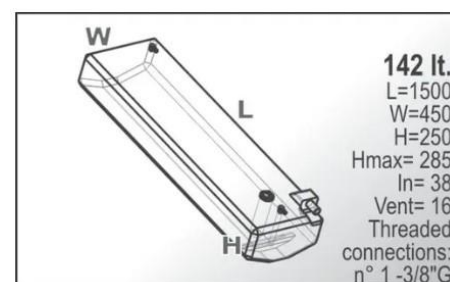

Capacity	Dimension (LxWxH)	Weight
Lt 142	cm. 150x45x25	kg 15
HPSR0067-xxx