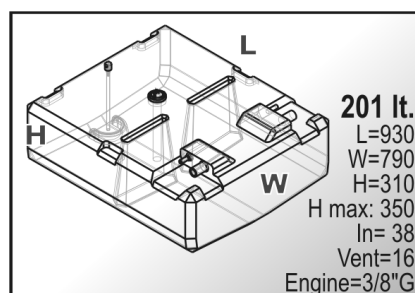

# SIC DIVISIONE ELETTRONICA

Capacity	Dimension (LxWxH)	Weight
Lt 191	cm. 150x70x25	kg 18
HPSB0008-xxx		

Capacity	Dimension (LxWxH)	Weight
Lt 192	cm. 150x55x25	kg 17
HPSR0068-xxx		

Capacity	Dimension (LxWxH)	Weight
Lt 196	cm. 130x65x28,1	kg 15
HPSC0074-xxx		

Capacity	Dimension (LxWxH)	Weight
Lt 198	cm. 71,5x60x54	kg 12
HPSC0032-xxx		

Capacity	Dimension (LxWxH)	Weight
Lt 200	cm. 110x56x42	kg 16
HPSC0060-xxx		

# SIC DIVISIONE ELETTRONICA

Capacity	Dimension (LxWxH)	Weight
Lt 200	cm. 116x55x37,5	kg 16
HPSC0061-xxx		

Capacity	Dimension (LxWxH)	Weight
Lt 201	cm. 93x79x31	kg 16
HPSC0077-xxx		

Capacity	Dimension (LxWxH)	Weight
Lt 202	cm. 170x52x30	kg 17
HPSB0077-xxx		

Capacity	Dimension (LxWxH)	Weight
Lt 203	cm. 98x98x29,2	kg 17
HPSC0116-xxx		

Capacity	Dimension (LxWxH)	Weight
Lt 204	cm. 120x94x34,6	kg 23
HPSB0022-xxx		