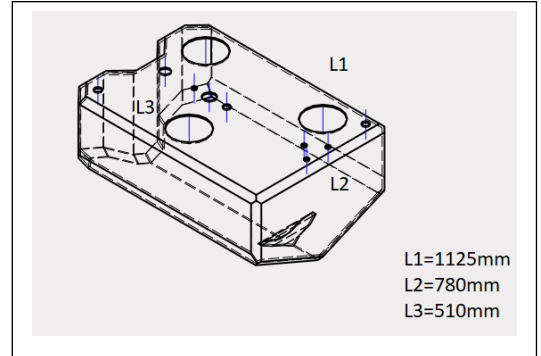

Capacity	Dimension (LxWxH)	Weight
Lt 351	cm. 89,5x78x60,3	kg 20
HPSB0157-xxx		

Capacity	Dimension (LxWxH)	Weight
Lt 357	cm. 12,8x94x40,2	kg 24
HPSB0156-xxx		

# SIC DIVISIONE ELETTRONICA

Capacity	Dimension (LxWxH)	Weight
Lt 370	cm. 130x93x39	kg 22
HPSR0014-xxx		

Capacity	Dimension (LxWxH)	Weight
Lt 375	Cm 85,3x60x93,5	kg 23
HPSC0135-xxx		

Capacity	Dimension (LxWxH)	Weight
Lt 377	cm. 112,5x78x51	kg 21
HPSB0158-xxx		

Capacity	Dimension (LxWxH)	Weight
Lt 378	cm. 138x60x56,1	kg 25
HPSC0215-xxx		

Capacity	Dimension (LxWxH)	Weight
Lt 387	cm. 120x94x52,6	kg 30
HPSB0030-xxx		