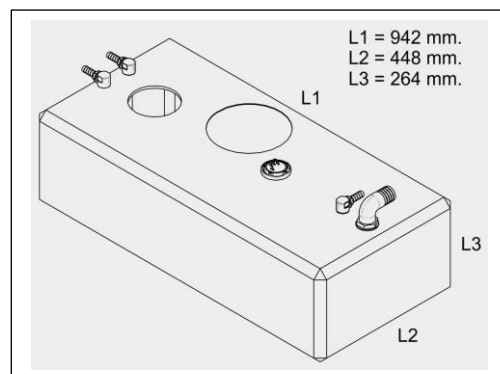

Capacity	Dimension (LxWxH)	Weight
Lt 93	cm. 61x42x40	kg 7
HPSB0059-xxx		

Capacity	Dimension (LxWxH)	Weight
Lt 94	cm. 61x42x40	kg 6
HPSB0015-xxx		

# SIC DIVISIONE ELETTRONICA

Capacity	Dimension (LxWxH)	Weight
Lt 95	cm. 110x55x21	kg 9
HPSC0029-xxx		

Capacity	Dimension (LxWxH)	Weight
Lt 96	cm. 88,4x56,8x21,6	kg 8
HPSN0017-xxx		

Capacity	Dimension (LxWxH)	Weight
Lt 98	cm. 178x37,5x21,6	kg 10
HPSB0068-xxx		

Capacity	Dimension (LxWxH)	Weight
Lt 102	cm. 68x81x24	kg 10
HPSR0034-xxx		

Capacity	Dimension (LxWxH)	Weight
Lt 107	cm. 95x62,4x23,4	kg 8
HPSB0107-xxx		

# SIC DIVISIONE ELETTRONICA

Capacity	Dimension (LxWxH)	Weight
Lt 108	cm.94,2x44,8x26,4	kg 9
HPSR0075-xxx		

Capacity	Dimension (LxWxH)	Weight
Lt 114	cm. 71,9x56x60	kg 8
HPSA0012-xxx		

Capacity	Dimension (LxWxH)	Weight
Lt 116	cm. 61x52x40	kg 8
HPSB0060-xxx		