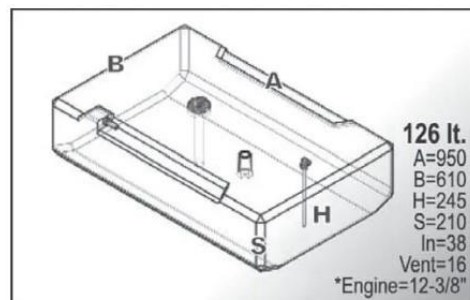

# SIC DIVISIONE ELETTRONICA

Capacity	Dimension (LxWxH)	Weight
Lt 108	cm.94,2x44,8x26,4	kg 9
HPSR0075-xxx		

Capacity	Dimension (LxWxH)	Weight
Lt 114	cm. 71,9x56x60	kg 8
HPSA0012-xxx		

Capacity	Dimension (LxWxH)	Weight
Lt 116	cm. 61x52x40	kg 8
HPSB0060-xxx		

Capacity	Dimension (LxWxH)	Weight
Lt 118	cm. 108,4x54,4x22	kg 9
HPSB0025-xxx		

Capacity	Dimension (LxWxH)	Weight
Lt 121	cm. 220x37,5x21,6	kg 14
HPSB0067-xxx		

# SIC DIVISIONE ELETTRONICA

Capacity	Dimension (LxWxH)	Weight
Lt 126	cm. 95x61x31,5	kg 10
HPSB0081-xxx		

Capacity	Dimension (LxWxH)	Weight
Lt 133	cm. 98,8x69x28,5	kg 10
HPSC0019-xxx		

Capacity	Dimension (LxWxH)	Weight
Lt 140	cm. 80,5x62x31,5	kg 10
HPSB0007-xxx		