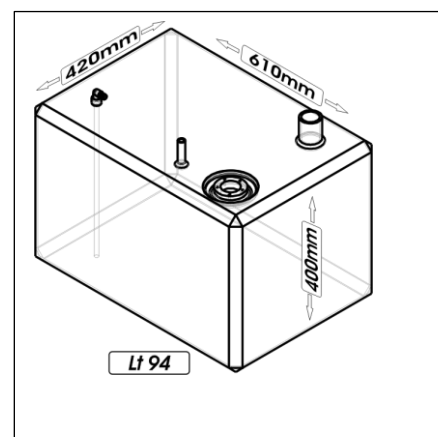

Capacity	Dimension (LxWxH)	Weight
Lt 83	cm. 124X40X23,1	kg 9
HPSR0060-xxx		

Capacity	Dimension (LxWxH)	Weight
Lt 83	cm. 80x40x32	kg 8
HPSN0004-xxx		

# SIC DIVISIONE ELETTRONICA

Capacity	Dimension (LxWxH)	Weight
Lt 87	cm. 70x71,5x24	kg 8
HPSB0027-xxx		

Capacity	Dimension (LxWxH)	Weight
Lt 88	cm. 150x45x17	kg 9
HPSB0071-xxx		

Capacity	Dimension (LxWxH)	Weight
Lt 91	cm. 108,5x54,5x22	kg 9
HPSB0001-xxx		

Capacity	Dimension (LxWxH)	Weight
Lt 93	cm. 61x42x40	kg 7
HPSB0059-xxx		

Capacity	Dimension (LxWxH)	Weight
Lt 94	cm. 61x42x40	kg 6
HPSB0015-xxx		

Capacity	Dimension (LxWxH)	Weight
Lt 102	cm. 68x81x24	kg 10
HPSR0034-xxx		

Capacity	Dimension (LxWxH)	Weight
Lt 107	cm. 95x62,4x23,4	kg 8
HPSB0107-xxx		