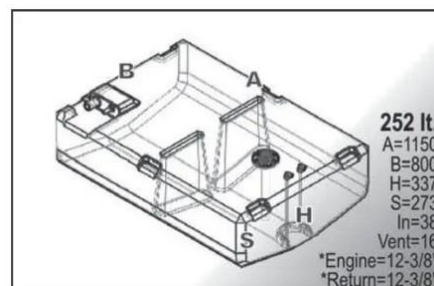

# SIC DIVISIONE ELETTRONICA

Capacity	Dimension (LxWxH)	Weight
Lt 225	cm. 165xø43	kg 12
HPSG0002-xxx		

Capacity	Dimension (LxWxH)	Weight
Lt 229	cm. 100x45x60	kg 20
HPSC0141-xxx		

Capacity	Dimension (LxWxH)	Weight
Lt 234	cm. 91x80x44,5	Kg 15
HPSC0071-xxx		

Capacity	Dimension (LxWxH)	Weight
Lt 244	cm. 133x61,4x34,3	Kg 17
HPSB0078-xxx		

Capacity	Dimension (LxWxH)	Weight
Lt 248	cm. 111,5x87,6x27,5	kg 20
HPSN0067-xxx		

# SIC DIVISIONE ELETTRONICA

Capacity	Dimension (LxWxH)	Weight
Lt 251	cm. 120x94x36,8	kg 21
HPSB0155-xxx		

Capacity	Dimension (LxWxH)	Weight
Lt 252	cm. 115X80X33,7	kg 18
HPSC0140-xxx		

Capacity	Dimension (LxWxH)	Weight
Lt 257	cm. 102x104x31	kg 17
HPSR0040-xxx		