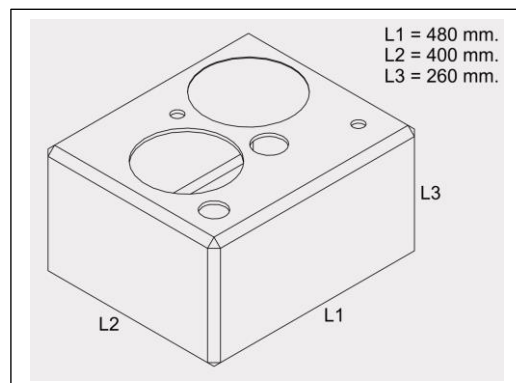

# SIC DIVISIONE ELETTRONICA

Capacity	Dimension (LxWxH)	Weight
Lt 32	cm. 75x28x31	kg ..
HPSC0200-xxx		

Capacity	Dimension (LxWxH)	Weight
Lt 35	cm. 70,9x39x29,8	kg 4
HPSC0127-xxx		

Capacity	Dimension (LxWxH)	Weight
Lt 36	cm. 69x26,5x28,5	kg 4
HPSB0040-xxx		

Capacity	Dimension (LxWxH)	Weight
Lt 38	cm.72,3x29,2x40,9	kg 5,6
HPSC0210-xxx		

Capacity	Dimension (LxWxH)	Weight
Lt 39	cm. 69x28,5x23	kg 4
HPSB0072-xxx		

# SIC DIVISIONE ELETTRONICA

Capacity	Dimension (LxWxH)	Weight
Lt 40	cm. 80,6X28,6X25,8	kg 4
HPSB0006-xxx		

Capacity	Dimension (LxWxH)	Weight
Lt 42	cm. 132x33x17	kg 8
HPSB0118-xxx		

Capacity	Dimension (LxWxH)	Weight
Lt 45	cm. 48x40x26	kg 4,8
HPSR0073-xxx		

Capacity	Dimension (LxWxH)	Weight
Lt 48	cm. 100x28x19	kg ..
HPSA0049-xxx		

Capacity	Dimension (LxWxH)	Weight
Lt 50	cm. 77 x ø31	kg 5
HPSG0001-xxx		