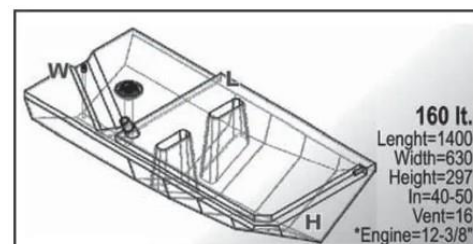

Capacity	Dimension (LxWxH)	Weight
Lt 141	cm. 140x38x30	kg 10
HPSB0026-xxx		

Capacity	Dimension (LxWxH)	Weight
Lt 142	cm. 150x45x25	kg 15
HPSR0067-xxx		

# SIC DIVISIONE ELETTRONICA

Capacity	Dimension (LxWxH)	Weight
Lt 143	cm. 80,5x62x31,5	kg 10
HPSB0041-xxx		

Capacity	Dimension (LxWxH)	Weight
Lt 147	cm. 70x79x35	kg 13
HPSC0076xxx		

Capacity	Dimension (LxWxH)	Weight
Lt 159	cm. 90x50x40	kg 14
HPSN0013-xxx		

Capacity	Dimension (LxWxH)	Weight
Lt 160	cm. 110x45x40	kg 12
HPSC0067-xxx		

Capacity	Dimension (LxWxH)	Weight
Lt 161	cm. 140x63x29,7	kg 15
HPSC0056-xxx		

# SIC DIVISIONE ELETTRONICA

Capacity	Dimension (LxWxH)	Weight
Lt 162	cm. 89x24x83	kg 11
HPSN0016-xxx		

**162 lt.**  
 Length=890  
 Width=240  
 Height=830  
 Connection:  
 n°4 - 3/8  
 n°2 - 5/8

Capacity	Dimension (LxWxH)	Weight
Lt 165	cm. 98x96x24	kg 16
HPSC0114-xxx		