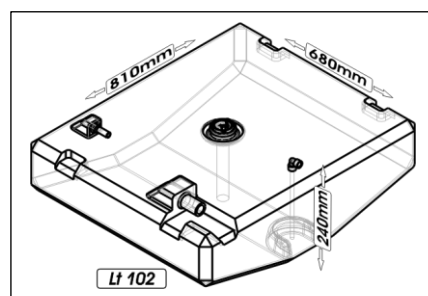

Capacity	Dimension (LxWxH)	Weight
Lt 83	cm. 124X40X23,1	kg 9
HPSR0060-xxx		

Capacity	Dimension (LxWxH)	Weight
Lt 83	cm. 80x40x32	kg 8
HPSN0004-xxx		

Capacity	Dimension (LxWxH)	Weight
Lt 93	cm. 61x42x40	kg 7
HPSB0059-xxx		

Capacity	Dimension (LxWxH)	Weight
Lt 94	cm. 61x42x40	kg 6
HPSB0015-xxx		

# SIC DIVISIONE ELETTRONICA

Capacity	Dimension (LxWxH)	Weight
Lt 95	cm. 110x55x21	kg 9
HPSC0029-xxx		

Capacity	Dimension (LxWxH)	Weight
Lt 96	cm. 88,4x56,8x21,6	kg 8
HPSN0017-xxx		

Capacity	Dimension (LxWxH)	Weight
Lt 98	cm. 178x37,5x21,6	kg 10
HPSB0068-xxx		

Capacity	Dimension (LxWxH)	Weight
Lt 102	cm. 68x81x24	kg 10
HPSR0034-xxx		

Capacity	Dimension (LxWxH)	Weight
Lt 107	cm. 95x62,4x23,4	kg 8
HPSB0107-xxx		