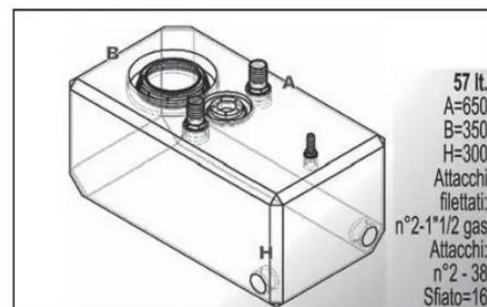

# SIC DIVISIONE ELETTRONICA

Capacity	Dimension (LxWxH)	Weight
Lt 40	cm. 80,6X28,6X25,8	kg 4
HPSB0006-xxx		

Capacity	Dimension (LxWxH)	Weight
Lt 42	cm. 132x33x17	kg 8
HPSB0118-xxx		

Capacity	Dimension (LxWxH)	Weight
Lt 45	cm. 48x40x26	kg 4,8
HPSR0073-xxx		

Capacity	Dimension (LxWxH)	Weight
Lt 48	cm. 100x28x19	kg ..
HPSA0049-xxx		

Capacity	Dimension (LxWxH)	Weight
Lt 50	cm. 77 x ø31	kg 5
HPSG0001-xxx		

# SIC DIVISIONE ELETTRONICA

Capacity	Dimension (LxWxH)	Weight
Lt 55	cm. 65x35x30	kg 5
HPSB0005-xxx		

Capacity	Dimension (LxWxH)	Weight
Lt 57	cm. 65x35x30	kg 5
HPSN0005-xxx		

Capacity	Dimension (LxWxH)	Weight
Lt 60	cm. 94x45x22,4	kg 6
HPSB0028-xxx		