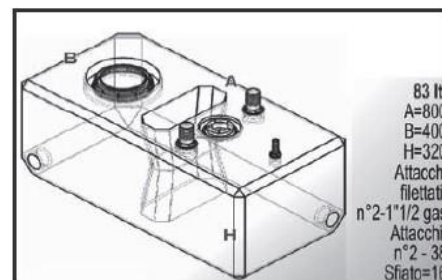

Capacity	Dimension (LxWxH)	Weight
Lt 83	cm. 80x40x32	kg 8
HPSN0004-xxx