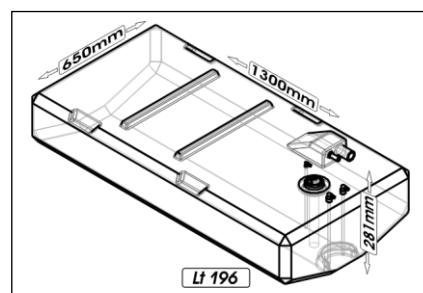

Capacity	Dimension (LxWxH)	Weight
Lt 171	cm. 110x45x40	kg 12
HPSA0003-xxx		

**171 lt.**  
 A=1100  
 B=450  
 H=400  
 Attacchi  
 filettati:  
 n°6-1"1/4 gas  
 n°6-1/2" gas

Capacity	Dimension (LxWxH)	Weight
Lt 185	cm. 100x40x50	kg 12
HPSB0037-xxx		

# SIC DIVISIONE ELETTRONICA

Capacity	Dimension (LxWxH)	Weight
Lt 191	cm. 150x70x25	kg 18
HPSB0008-xxx		

Capacity	Dimension (LxWxH)	Weight
Lt 192	cm. 150x55x25	kg 17
HPSR0068-xxx		

Capacity	Dimension (LxWxH)	Weight
Lt 196	cm. 130x65x28,1	kg 15
HPSC0074-xxx		

Capacity	Dimension (LxWxH)	Weight
Lt 198	cm. 71,5x60x54	kg 12
HPSC0032-xxx		

Capacity	Dimension (LxWxH)	Weight
Lt 200	cm. 110x56x42	kg 16
HPSC0060-xxx		

Capacity	Dimension (LxWxH)	Weight
Lt 203	cm. 98x98x29,2	kg 17
HPSC0116-xxx		

Capacity	Dimension (LxWxH)	Weight
Lt 204	cm. 120x94x34,6	kg 23
HPSB0022-xxx		