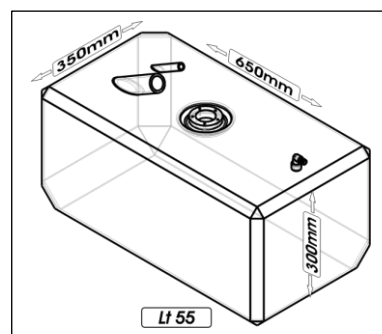

Capacity	Dimension (LxWxH)	Weight
Lt 38	cm.72,3x29,2x40,9	kg 5,6
HPSC0210-xxx		

Capacity	Dimension (LxWxH)	Weight
Lt 39	cm. 69x28,5x23	kg 4
HPSB0072-xxx		

# SIC DIVISIONE ELETTRONICA

Capacity	Dimension (LxWxH)	Weight
Lt 40	cm. 80,6X28,6X25,8	kg 4
HPSB0006-xxx		

Capacity	Dimension (LxWxH)	Weight
Lt 42	cm. 132x33x17	kg 8
HPSB0118-xxx		

Capacity	Dimension (LxWxH)	Weight
Lt 45	cm. 48x40x26	kg 4,8
HPSR0073-xxx		

Capacity	Dimension (LxWxH)	Weight
Lt 48	cm. 100x28x19	kg ..
HPSA0049-xxx		

Capacity	Dimension (LxWxH)	Weight
Lt 50	cm. 77 x ø31	kg 5
HPSG0001-xxx		

# SIC DIVISIONE ELETTRONICA

Capacity	Dimension (LxWxH)	Weight
Lt 55	cm. 65x35x30	kg 5
HPSB0005-xxx		

Capacity	Dimension (LxWxH)	Weight
Lt 57	cm. 65x35x30	kg 5
HPSN0005-xxx		

Capacity	Dimension (LxWxH)	Weight
Lt 60	cm. 94x45x22,4	kg 6
HPSB0028-xxx		