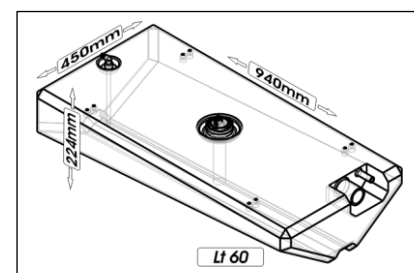

Capacity	Dimension (LxWxH)	Weight
Lt 38	cm.72,3x29,2x40,9	kg 5,6
HPSC0210-xxx		

Capacity	Dimension (LxWxH)	Weight
Lt 39	cm. 69x28,5x23	kg 4
HPSB0072-xxx		

Capacity	Dimension (LxWxH)	Weight
Lt 48	cm. 100x28x19	kg ..
HPSA0049-xxx		

Capacity	Dimension (LxWxH)	Weight
Lt 50	cm. 77 x ø31	kg 5
HPSG0001-xxx		

# SIC DIVISIONE ELETTRONICA

Capacity	Dimension (LxWxH)	Weight
Lt 55	cm. 65x35x30	kg 5
HPSB0005-xxx		

Capacity	Dimension (LxWxH)	Weight
Lt 57	cm. 65x35x30	kg 5
HPSN0005-xxx		

Capacity	Dimension (LxWxH)	Weight
Lt 60	cm. 94x45x22,4	kg 6
HPSB0028-xxx		

Capacity	Dimension (LxWxH)	Weight
Lt 64	cm. 77x49,7x22	kg 6
HPSB0053-xxx		

Capacity	Dimension (LxWxH)	Weight
Lt 70	cm. 45x30x60	kg 5
HPSB0012-xxx		