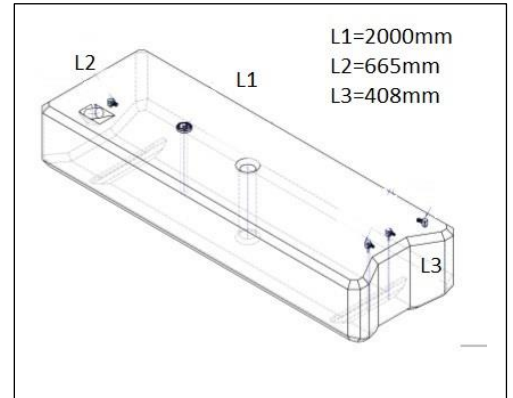

Capacity	Dimension (LxWxH)	Weight
Lt 378	cm. 138x60x56,1	kg 25
HPSC0215-xxx		

Capacity	Dimension (LxWxH)	Weight
Lt 387	cm. 120x94x52,6	kg 30
HPSB0030-xxx		

Capacity	Dimension (LxWxH)	Weight
Lt 435	cm. 229x172x13	kg 34
HPSB0160-xxx		

Capacity	Dimension (LxWxH)	Weight
Lt 437	cm. 88,5x64x88,5	kg 23
HPSB0089-xxx		

# SIC DIVISIONE ELETTRONICA

Capacity	Dimension (LxWxH)	Weight
Lt 444	cm. 185x58,5x61	kg 30
HPSB0024-xxx		

Capacity	Dimension (LxWxH)	Weight
Lt 450	cm. 151x89x38	kg 31
HPSC0028-xxx		

Capacity	Dimension (LxWxH)	Weight
Lt 451	Cm.200X66,5X40,8	kg 31
HPSB0144-xxx		

Capacity	Dimension (LxWxH)	Weight
Lt 485	cm. 132,2x91x53,5	kg 37
HPSB0049-xxx		

Capacity	Dimension (LxWxH)	Weight
Lt 515	cm. 136x72x65	kg 32
HPSB0152-xxx		