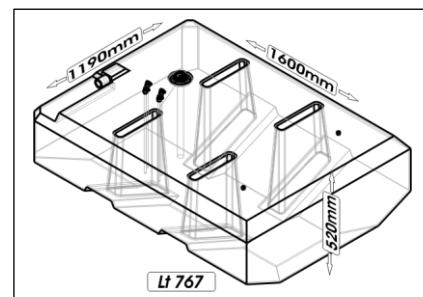

Capacity	Dimension (LxWxH)	Weight
Lt 485	cm. 132,2x91x53,5	kg 37
HPSB0049-xxx		

Capacity	Dimension (LxWxH)	Weight
Lt 515	cm. 136x72x65	kg 32
HPSB0152-xxx		

Capacity	Dimension (LxWxH)	Weight
Lt 555	cm. 210x100x30	kg 45
HPSB0035-xxx		

Capacity	Dimension (LxWxH)	Weight
Lt 598	cm. 185X63X58	kg 36
HPSC0159-xxx		

# SIC DIVISIONE ELETTRONICA

Capacity	Dimension (LxWxH)	Weight
Lt 600	Cm 100x88x80	kg 31
HPSC0220-xxx		

Capacity	Dimension (LxWxH)	Weight
Lt 610	cm197,5x107x39,3	kg 39
HPSB0135-xxx		

Capacity	Dimension (LxWxH)	Weight
Lt 705	cm. 166,6x99x68	kg 53
HPSC0099-xxx		

Capacity	Dimension (LxWxH)	Weight
Lt 713	cm.196,3x80,4x70,5	kg 44
HPSB0137-xxx		

Capacity	Dimension (LxWxH)	Weight
Lt 767	cm. 119x160x52	48
HPSA0020-xxx		