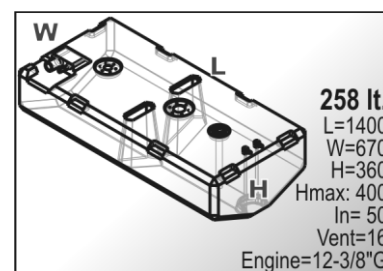

Capacity	Dimension (LxWxH)	Weight
Lt 244	cm. 133x61,4x34,3	Kg 17
HPSB0078-xxx		

Capacity	Dimension (LxWxH)	Weight
Lt 248	cm. 111,5x87,6x27,5	kg 20
HPSN0067-xxx		

# SIC DIVISIONE ELETTRONICA

Capacity	Dimension (LxWxH)	Weight
Lt 251	cm. 120x94x36,8	kg 21
HPSB0155-xxx		

Capacity	Dimension (LxWxH)	Weight
Lt 252	cm. 115X80X33,7	kg 18
HPSC0140-xxx		

Capacity	Dimension (LxWxH)	Weight
Lt 257	cm. 102x104x31	kg 17
HPSR0040-xxx		

Capacity	Dimension (LxWxH)	Weight
Lt 258	cm. 140x67x36	Kg 25
HPSC0163-xxx		

Capacity	Dimension (LxWxH)	Weight
Lt 261	cm. 120,5x84x35	Kg 17
HPSC0035-xxx		