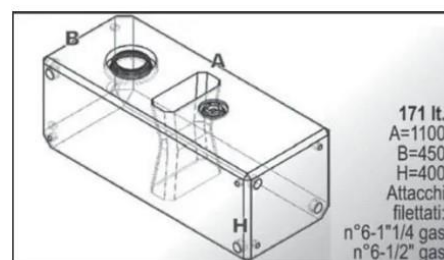

# SIC DIVISIONE ELETTRONICA

Capacity	Dimension (LxWxH)	Weight
Lt 162	cm. 89x24x83	kg 11
HPSN0016-xxx		

**162 lt.**  
 Length=890  
 Width=240  
 Height=830  
 Connection:  
 n°4 - 3/8  
 n°2 - 5/8

Capacity	Dimension (LxWxH)	Weight
Lt 165	cm. 98x96x24	kg 16
HPSC0114-xxx		

**165 lt.**  
 A=1120  
 B=810  
 H=240  
 S=160  
 In=38  
 Vent=16  
 \*Engine=12-3/8"

Capacity	Dimension (LxWxH)	Weight
Lt 166	cm. 100x66x29	kg 14
HPS0105-xxx		

**166 lt.**  
 A=1000  
 B=660  
 H=290  
 In=38  
 Vent=19  
 \*Engine=12-3/8"

Capacity	Dimension (LxWxH)	Weight
Lt 171	cm. 110x45x40	kg 12
HPSA0003-xxx		

**171 lt.**  
 A=1100  
 B=450  
 H=400  
 Attacchi  
 filettati:  
 n°6-1"1/4 gas  
 n°6-1/2" gas

Capacity	Dimension (LxWxH)	Weight
Lt 185	cm. 100x40x50	kg 12
HPSB0037-xxx		