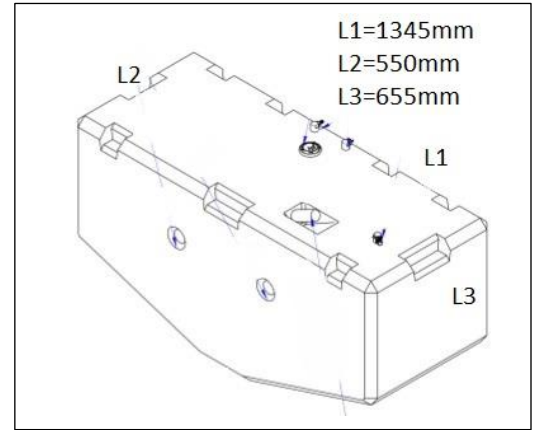

Capacity	Dimension (LxWxH)	Weight
Lt 351	cm. 89,5x78x60,3	kg 20
HPSB0157-xxx		

Capacity	Dimension (LxWxH)	Weight
Lt 357	cm. 12,8x94x40,2	kg 24
HPSB0156-xxx		

# SIC DIVISIONE ELETTRONICA

Capacity	Dimension (LxWxH)	Weight
Lt 370	cm. 130x93x39	kg 22
HPSR0014-xxx		

Capacity	Dimension (LxWxH)	Weight
Lt 375	Cm 85,3x60x93,5	kg 23
HPSC0135-xxx		

Capacity	Dimension (LxWxH)	Weight
Lt 377	cm. 112,5x78x51	kg 21
HPSB0158-xxx		

Capacity	Dimension (LxWxH)	Weight
Lt 378	cm. 138x60x56,1	kg 25
HPSC0215-xxx		

Capacity	Dimension (LxWxH)	Weight
Lt 387	cm. 120x94x52,6	kg 30
HPSB0030-xxx		

# SIC DIVISIONE ELETTRONICA

Capacity	Dimension (LxWxH)	Weight
Lt 391	cm. 134,5x55x65,5	kg 26
HPSC0212-xxx		

Capacity	Dimension (LxWxH)	Weight
Lt 407	cm. 125x84x50	kg 28
HPSB0064-xxx		

Capacity	Dimension (LxWxH)	Weight
Lt 420	cm. 131,5x96x44,5	kg 27
HPSC0184-xxx		