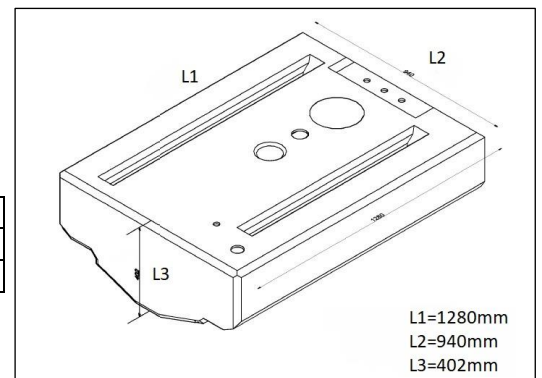

# SIC DIVISIONE ELETTRONICA

Capacity	Dimension (LxWxH)	Weight
Lt 336	Cm 125x60x50	kg 21
HPSB0046-xxx		

Capacity	Dimension (LxWxH)	Weight
Lt 339	cm. 130x85,2x52	kg 20
HPSC0199-xxx		

Capacity	Dimension (LxWxH)	Weight
Lt 350	cm. 136,4x44,5x69	Kg 24
HPSB0094-xxx		

Capacity	Dimension (LxWxH)	Weight
Lt 351	cm. 89,5x78x60,3	kg 20
HPSB0157-xxx		

Capacity	Dimension (LxWxH)	Weight
Lt 357	cm. 12,8x94x40,2	kg 24
HPSB0156-xxx		