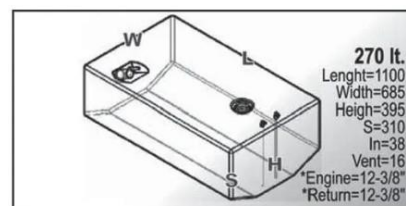

# SIC DIVISIONE ELETTRONICA

Capacity	Dimension (LxWxH)	Weight
Lt 264	cm. 125x98x28,6	kg 21
HPSC0118-xxx		

Capacity	Dimension (LxWxH)	Weight
Lt 265	cm. 133x54x62,9	kg 22
HPSA0010-xxx		

Capacity	Dimension (LxWxH)	Weight
Lt 270	cm. 110x68,5x39,5	kg 15
HPSB0047-xxx		