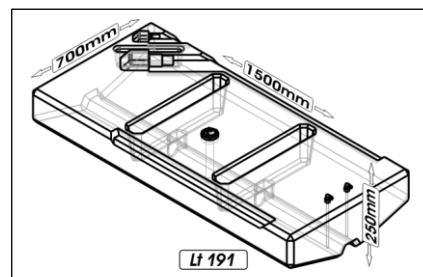

Capacity	Dimension (LxWxH)	Weight
Lt 160	cm. 110x45x40	kg 12
HPSC0067-xxx		

Capacity	Dimension (LxWxH)	Weight
Lt 161	cm. 140x63x29,7	kg 15
HPSC0056-xxx		

# SIC DIVISIONE ELETTRONICA

Capacity	Dimension (LxWxH)	Weight
Lt 162	cm. 89x24x83	kg 11
HPSN0016-xxx		

**162 lt.**  
 Length=890  
 Width=240  
 Height=830  
 Connection:  
 n°4 - 3/8  
 n°2 - 5/8

Capacity	Dimension (LxWxH)	Weight
Lt 165	cm. 98x96x24	kg 16
HPSC0114-xxx		

Capacity	Dimension (LxWxH)	Weight
Lt 171	cm. 110x45x40	kg 12
HPSA0003-xxx		

**171 lt.**  
 A=1100  
 B=450  
 H=400  
 Attacchi  
 filettati:  
 n°6-1"1/4 gas  
 n°6-1/2" gas

Capacity	Dimension (LxWxH)	Weight
Lt 185	cm. 100x40x50	kg 12
HPSB0037-xxx		

# SIC DIVISIONE ELETTRONICA

Capacity	Dimension (LxWxH)	Weight
Lt 191	cm. 150x70x25	kg 18
HPSB0008-xxx		

Capacity	Dimension (LxWxH)	Weight
Lt 192	cm. 150x55x25	kg 17
HPSR0068-xxx		

Capacity	Dimension (LxWxH)	Weight
Lt 196	cm. 130x65x28,1	kg 15
HPSC0074-xxx		