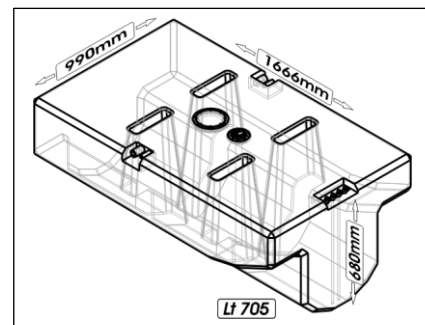

Capacity	Dimension (LxWxH)	Weight
Lt 485	cm. 132,2x91x53,5	kg 37
HPSB0049-xxx		

Capacity	Dimension (LxWxH)	Weight
Lt 515	cm. 136x72x65	kg 32
HPSB0152-xxx		

Capacity	Dimension (LxWxH)	Weight
Lt 555	cm. 210x100x30	kg 45
HPSB0035-xxx		

Capacity	Dimension (LxWxH)	Weight
Lt 598	cm. 185X63X58	kg 36
HPSC0159-xxx		

# SIC DIVISIONE ELETTRONICA

Capacity	Dimension (LxWxH)	Weight
Lt 600	Cm 100x88x80	kg 31
HPSC0220-xxx		

Capacity	Dimension (LxWxH)	Weight
Lt 610	cm197,5x107x39,3	kg 39
HPSB0135-xxx		

Capacity	Dimension (LxWxH)	Weight
Lt 705	cm. 166,6x99x68	kg 53
HPSC0099-xxx		

Capacity	Dimension (LxWxH)	Weight
Lt 713	cm.196,3x80,4x70,5	kg 44
HPSB0137-xxx		

Capacity	Dimension (LxWxH)	Weight
Lt 767	cm. 119x160x52	48
HPSA0020-xxx		