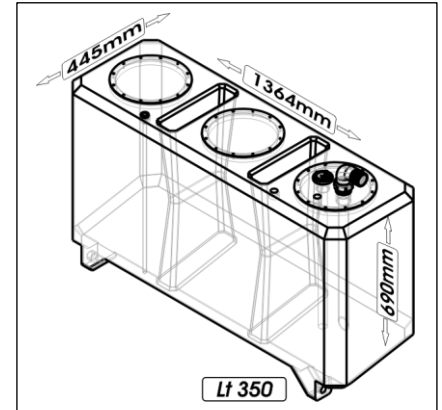

Capacity	Dimension (LxWxH)	Weight
Lt 332	cm. 159x62x37	kg 20
HPSB0013-xxx		

Capacity	Dimension (LxWxH)	Weight
Lt 332L	cm. 136x62x55	kg 20
HPSC0038-xxx		

# SIC DIVISIONE ELETTRONICA

Capacity	Dimension (LxWxH)	Weight
Lt 336	Cm 125x60x50	kg 21
HPSB0046-xxx		

Capacity	Dimension (LxWxH)	Weight
Lt 339	cm. 130x85,2x52	kg 20
HPSC0199-xxx		

Capacity	Dimension (LxWxH)	Weight
Lt 350	cm. 136,4x44,5x69	Kg 24
HPSB0094-xxx		

Capacity	Dimension (LxWxH)	Weight
Lt 351	cm. 89,5x78x60,3	kg 20
HPSB0157-xxx		

Capacity	Dimension (LxWxH)	Weight
Lt 357	cm. 12,8x94x40,2	kg 24
HPSB0156-xxx		

Capacity	Dimension (LxWxH)	Weight
Lt 378	cm. 138x60x56,1	kg 25
HPSC0215-xxx		

Capacity	Dimension (LxWxH)	Weight
Lt 387	cm. 120x94x52,6	kg 30
HPSB0030-xxx		