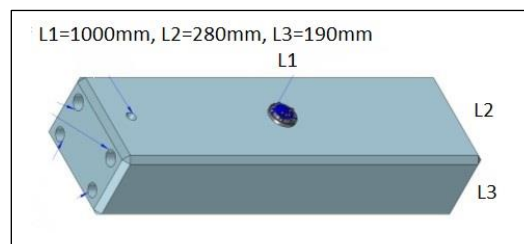

Capacity	Dimension (LxWxH)	Weight
Lt 38	cm.72,3x29,2x40,9	kg 5,6
HPSC0210-xxx		

Capacity	Dimension (LxWxH)	Weight
Lt 39	cm. 69x28,5x23	kg 4
HPSB0072-xxx		

# SIC DIVISIONE ELETTRONICA

Capacity	Dimension (LxWxH)	Weight
Lt 40	cm. 80,6X28,6X25,8	kg 4
HPSB0006-xxx		

Capacity	Dimension (LxWxH)	Weight
Lt 42	cm. 132x33x17	kg 8
HPSB0118-xxx		

Capacity	Dimension (LxWxH)	Weight
Lt 45	cm. 48x40x26	kg 4,8
HPSR0073-xxx		

Capacity	Dimension (LxWxH)	Weight
Lt 48	cm. 100x28x19	kg ..
HPSA0049-xxx		

Capacity	Dimension (LxWxH)	Weight
Lt 50	cm. 77 x ø31	kg 5
HPSG0001-xxx		