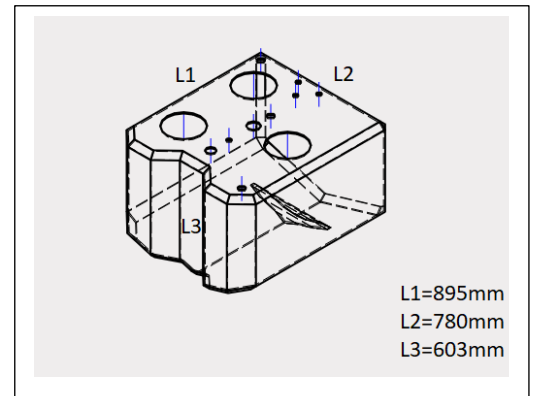

Capacity	Dimension (LxWxH)	Weight
Lt 332	cm. 159x62x37	kg 20
HPSB0013-xxx		

Capacity	Dimension (LxWxH)	Weight
Lt 332L	cm. 136x62x55	kg 20
HPSC0038-xxx		

# SIC DIVISIONE ELETTRONICA

Capacity	Dimension (LxWxH)	Weight
Lt 336	Cm 125x60x50	kg 21
HPSB0046-xxx		

Capacity	Dimension (LxWxH)	Weight
Lt 339	cm. 130x85,2x52	kg 20
HPSC0199-xxx		

Capacity	Dimension (LxWxH)	Weight
Lt 350	cm. 136,4x44,5x69	Kg 24
HPSB0094-xxx		

Capacity	Dimension (LxWxH)	Weight
Lt 351	cm. 89,5x78x60,3	kg 20
HPSB0157-xxx		

Capacity	Dimension (LxWxH)	Weight
Lt 357	cm. 12,8x94x40,2	kg 24
HPSB0156-xxx		