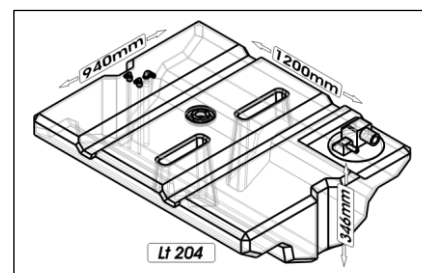

# SIC DIVISIONE ELETTRONICA

Capacity	Dimension (LxWxH)	Weight
Lt 191	cm. 150x70x25	kg 18
HPSB0008-xxx		

Capacity	Dimension (LxWxH)	Weight
Lt 192	cm. 150x55x25	kg 17
HPSR0068-xxx		

Capacity	Dimension (LxWxH)	Weight
Lt 196	cm. 130x65x28,1	kg 15
HPSC0074-xxx		

Capacity	Dimension (LxWxH)	Weight
Lt 198	cm. 71,5x60x54	kg 12
HPSC0032-xxx		

Capacity	Dimension (LxWxH)	Weight
Lt 200	cm. 110x56x42	kg 16
HPSC0060-xxx		

# SIC DIVISIONE ELETTRONICA

Capacity	Dimension (LxWxH)	Weight
Lt 200	cm. 116x55x37,5	kg 16
HPSC0061-xxx		

Capacity	Dimension (LxWxH)	Weight
Lt 201	cm. 93x79x31	kg 16
HPSC0077-xxx		

Capacity	Dimension (LxWxH)	Weight
Lt 202	cm. 170x52x30	kg 17
HPSB0077-xxx		

Capacity	Dimension (LxWxH)	Weight
Lt 203	cm. 98x98x29,2	kg 17
HPSC0116-xxx		

Capacity	Dimension (LxWxH)	Weight
Lt 204	cm. 120x94x34,6	kg 23
HPSB0022-xxx		