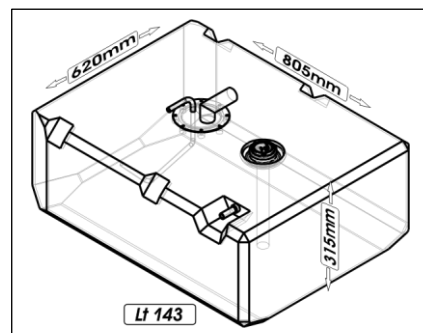

Capacity	Dimension (LxWxH)	Weight
Lt 118	cm. 108,4x54,4x22	kg 9
HPSB0025-xxx		

Capacity	Dimension (LxWxH)	Weight
Lt 121	cm. 220x37,5x21,6	kg 14
HPSB0067-xxx		

# SIC DIVISIONE ELETTRONICA

Capacity	Dimension (LxWxH)	Weight
Lt 126	cm. 95x61x31,5	kg 10
HPSB0081-xxx		

Capacity	Dimension (LxWxH)	Weight
Lt 133	cm. 98,8x69x28,5	kg 10
HPSC0019-xxx		

Capacity	Dimension (LxWxH)	Weight
Lt 140	cm. 80,5x62x31,5	kg 10
HPSB0007-xxx		

Capacity	Dimension (LxWxH)	Weight
Lt 141	cm. 140x38x30	kg 10
HPSB0026-xxx		

Capacity	Dimension (LxWxH)	Weight
Lt 142	cm. 150x45x25	kg 15
HPSR0067-xxx		

# SIC DIVISIONE ELETTRONICA

Capacity	Dimension (LxWxH)	Weight
Lt 143	cm. 80,5x62x31,5	kg 10
HPSB0041-xxx		

Capacity	Dimension (LxWxH)	Weight
Lt 147	cm. 70x79x35	kg 13
HPSC0076xxx		

Capacity	Dimension (LxWxH)	Weight
Lt 159	cm. 90x50x40	kg 14
HPSN0013-xxx		