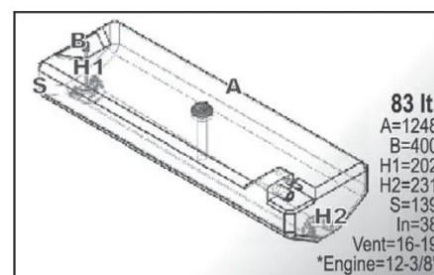

Capacity	Dimension (LxWxH)	Weight
Lt 64	cm. 77x49,7x22	kg 6
HPSB0053-xxx		

Capacity	Dimension (LxWxH)	Weight
Lt 70	cm. 45x30x60	kg 5
HPSB0012-xxx		

# SIC DIVISIONE ELETTRONICA

Capacity	Dimension (LxWxH)	Weight
Lt 73	cm.62,3x43x27	kg 6,5
HPSR0074-xxx		

Capacity	Dimension (LxWxH)	Weight
Lt 77	cm. 80x40x32	kg 8
HPSB0004-xxx		

Capacity	Dimension (LxWxH)	Weight
Lt 80	cm. 56x61x31,5	kg 7
HPSC0153-xxx		

Capacity	Dimension (LxWxH)	Weight
Lt 83	cm. 124X40X23,1	kg 9
HPSR0060-xxx		

Capacity	Dimension (LxWxH)	Weight
Lt 83	cm. 80x40x32	kg 8
HPSN0004-xxx		