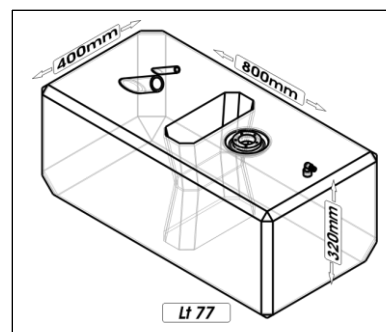

Capacity	Dimension (LxWxH)	Weight
Lt 48	cm. 100x28x19	kg ..
HPSA0049-xxx		

Capacity	Dimension (LxWxH)	Weight
Lt 50	cm. 77 x ø31	kg 5
HPSG0001-xxx		

Capacity	Dimension (LxWxH)	Weight
Lt 64	cm. 77x49,7x22	kg 6
HPSB0053-xxx		

Capacity	Dimension (LxWxH)	Weight
Lt 70	cm. 45x30x60	kg 5
HPSB0012-xxx		

# SIC DIVISIONE ELETTRONICA

Capacity	Dimension (LxWxH)	Weight
Lt 73	cm.62,3x43x27	kg 6,5
HPSR0074-xxx		

Capacity	Dimension (LxWxH)	Weight
Lt 77	cm. 80x40x32	kg 8
HPSB0004-xxx		

Capacity	Dimension (LxWxH)	Weight
Lt 80	cm. 56x61x31,5	kg 7
HPSC0153-xxx		

Capacity	Dimension (LxWxH)	Weight
Lt 83	cm. 124X40X23,1	kg 9
HPSR0060-xxx		

Capacity	Dimension (LxWxH)	Weight
Lt 83	cm. 80x40x32	kg 8
HPSN0004-xxx		