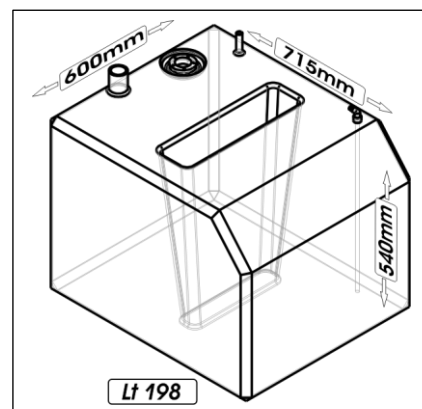

Capacity	Dimension (LxWxH)	Weight
Lt 171	cm. 110x45x40	kg 12
HPSA0003-xxx		

**171 lt.**  
 A=1100  
 B=450  
 H=400  
 Attacchi  
 filettati:  
 n°6-1"1/4 gas  
 n°6-1/2" gas

Capacity	Dimension (LxWxH)	Weight
Lt 185	cm. 100x40x50	kg 12
HPSB0037-xxx		

# SIC DIVISIONE ELETTRONICA

Capacity	Dimension (LxWxH)	Weight
Lt 191	cm. 150x70x25	kg 18
HPSB0008-xxx		

Capacity	Dimension (LxWxH)	Weight
Lt 192	cm. 150x55x25	kg 17
HPSR0068-xxx		

Capacity	Dimension (LxWxH)	Weight
Lt 196	cm. 130x65x28,1	kg 15
HPSC0074-xxx		

Capacity	Dimension (LxWxH)	Weight
Lt 198	cm. 71,5x60x54	kg 12
HPSC0032-xxx		

Capacity	Dimension (LxWxH)	Weight
Lt 200	cm. 110x56x42	kg 16
HPSC0060-xxx		

Capacity	Dimension (LxWxH)	Weight
Lt 203	cm. 98x98x29,2	kg 17
HPSC0116-xxx		

Capacity	Dimension (LxWxH)	Weight
Lt 204	cm. 120x94x34,6	kg 23
HPSB0022-xxx		