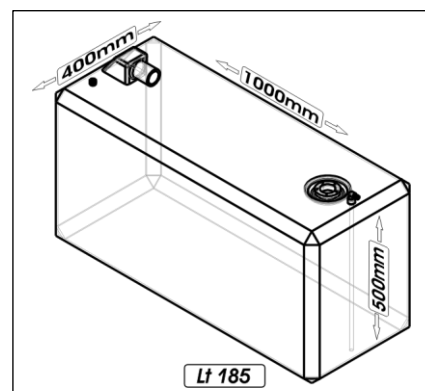

Capacity	Dimension (LxWxH)	Weight
Lt 160	cm. 110x45x40	kg 12
HPSC0067-xxx		

Capacity	Dimension (LxWxH)	Weight
Lt 161	cm. 140x63x29,7	kg 15
HPSC0056-xxx		

# SIC DIVISIONE ELETTRONICA

Capacity	Dimension (LxWxH)	Weight
Lt 162	cm. 89x24x83	kg 11
HPSN0016-xxx		

**162 lt.**  
 Length=890  
 Width=240  
 Height=830  
 Connection:  
 n°4 - 3/8  
 n°2 - 5/8

Capacity	Dimension (LxWxH)	Weight
Lt 165	cm. 98x96x24	kg 16
HPSC0114-xxx		

**165 lt.**  
 A=1120  
 B=810  
 H=240  
 S=160  
 In=38  
 Vent=16  
 \*Engine=12-3/8"

Capacity	Dimension (LxWxH)	Weight
Lt 166	cm. 100x66x29	kg 14
HPS0105-xxx		

**166 lt.**  
 A=1000  
 B=660  
 H=290  
 In=38  
 Vent=19  
 \*Engine=12-3/8"

Capacity	Dimension (LxWxH)	Weight
Lt 171	cm. 110x45x40	kg 12
HPSA0003-xxx		

**171 lt.**  
 A=1100  
 B=450  
 H=400  
 Attacchi  
 filettati:  
 n°6-1"1/4 gas  
 n°6-1/2" gas

Capacity	Dimension (LxWxH)	Weight
Lt 185	cm. 100x40x50	kg 12
HPSB0037-xxx		