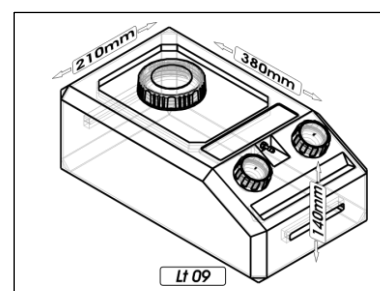

Per i pescanti e sfiato aggiungere un'altezza di 35mm

Capacity	Dimension (LxWxH)	Weight
Lt 9	cm. 38x21x14	kg 1
HPSC0122-xxx		

Capacity	Dimension (LxWxH)	Weight
Lt 22	cm. 44x27x26	kg 2
HPSC0108-xxx		

Capacity	Dimension (LxWxH)	Weight
Lt 26	cm. 40x30x30	kg 3,9
HPSC0216-xxx		

Capacity	Dimension (LxWxH)	Weight
Lt 30	cm. 40x25x32	kg 3,5
HPSN0001-xxx		

Capacity	Dimension (LxWxH)	Weight
Lt 38	cm.72,3x29,2x40,9	kg 5,6
HPSC0210-xxx		

Capacity	Dimension (LxWxH)	Weight
Lt 39	cm. 69x28,5x23	kg 4
HPSB0072-xxx		

Capacity	Dimension (LxWxH)	Weight
Lt 48	cm. 100x28x19	kg ..
HPSA0049-xxx		

Capacity	Dimension (LxWxH)	Weight
Lt 50	cm. 77 x ø31	kg 5
HPSG0001-xxx		