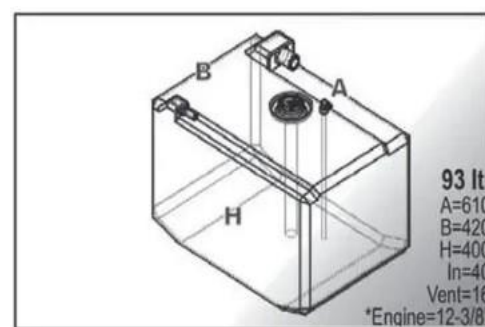

# SIC DIVISIONE ELETTRONICA

Capacity	Dimension (LxWxH)	Weight
Lt 87	cm. 70x71,5x24	kg 8
HPSB0027-xxx		

Capacity	Dimension (LxWxH)	Weight
Lt 88	cm. 150x45x17	kg 9
HPSB0071-xxx		

Capacity	Dimension (LxWxH)	Weight
Lt 91	cm. 108,5x54,5x22	kg 9
HPSB0001-xxx		

Capacity	Dimension (LxWxH)	Weight
Lt 93	cm. 61x42x40	kg 7
HPSB0059-xxx		

Capacity	Dimension (LxWxH)	Weight
Lt 94	cm. 61x42x40	kg 6
HPSB0015-xxx		