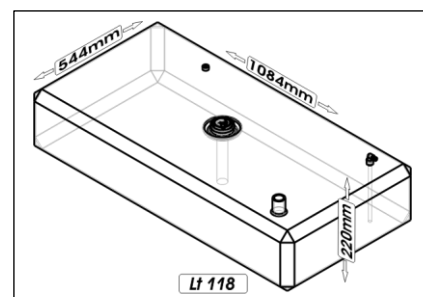

Capacity	Dimension (LxWxH)	Weight
Lt 102	cm. 68x81x24	kg 10
HPSR0034-xxx		

Capacity	Dimension (LxWxH)	Weight
Lt 107	cm. 95x62,4x23,4	kg 8
HPSB0107-xxx		

# SIC DIVISIONE ELETTRONICA

Capacity	Dimension (LxWxH)	Weight
Lt 108	cm.94,2x44,8x26,4	kg 9
HPSR0075-xxx		

Capacity	Dimension (LxWxH)	Weight
Lt 114	cm. 71,9x56x60	kg 8
HPSA0012-xxx		

Capacity	Dimension (LxWxH)	Weight
Lt 116	cm. 61x52x40	kg 8
HPSB0060-xxx		

Capacity	Dimension (LxWxH)	Weight
Lt 118	cm. 108,4x54,4x22	kg 9
HPSB0025-xxx		

Capacity	Dimension (LxWxH)	Weight
Lt 121	cm. 220x37,5x21,6	kg 14
HPSB0067-xxx		

# SIC DIVISIONE ELETTRONICA

Capacity	Dimension (LxWxH)	Weight
Lt 126	cm. 95x61x31,5	kg 10
HPSB0081-xxx		

Capacity	Dimension (LxWxH)	Weight
Lt 133	cm. 98,8x69x28,5	kg 10
HPSC0019-xxx		

Capacity	Dimension (LxWxH)	Weight
Lt 140	cm. 80,5x62x31,5	kg 10
HPSB0007-xxx		