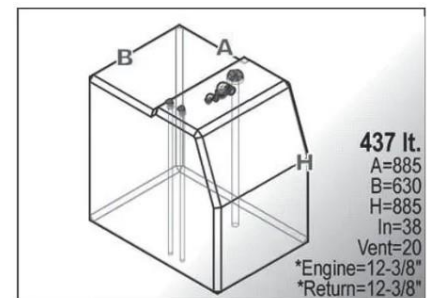

Capacity	Dimension (LxWxH)	Weight
Lt 378	cm. 138x60x56,1	kg 25
HPSC0215-xxx		

Capacity	Dimension (LxWxH)	Weight
Lt 387	cm. 120x94x52,6	kg 30
HPSB0030-xxx		

# SIC DIVISIONE ELETTRONICA

Capacity	Dimension (LxWxH)	Weight
Lt 391	cm. 134,5x55x65,5	kg 26
HPSC0212-xxx		

Capacity	Dimension (LxWxH)	Weight
Lt 407	cm. 125x84x50	kg 28
HPSB0064-xxx		

Capacity	Dimension (LxWxH)	Weight
Lt 420	cm. 131,5x96x44,5	kg 27
HPSC0184-xxx		

Capacity	Dimension (LxWxH)	Weight
Lt 435	cm. 229x172x13	kg 34
HPSB0160-xxx		

Capacity	Dimension (LxWxH)	Weight
Lt 437	cm. 88,5x64x88,5	kg 23
HPSB0089-xxx		