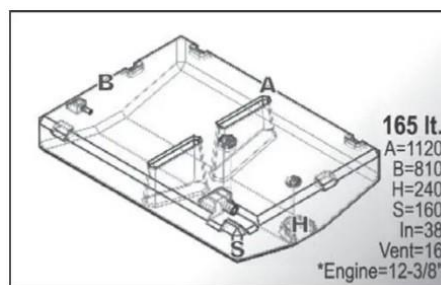

# SIC DIVISIONE ELETTRONICA

Capacity	Dimension (LxWxH)	Weight
Lt 143	cm. 80,5x62x31,5	kg 10
HPSB0041-xxx		

Capacity	Dimension (LxWxH)	Weight
Lt 147	cm. 70x79x35	kg 13
HPSC0076xxx		

Capacity	Dimension (LxWxH)	Weight
Lt 159	cm. 90x50x40	kg 14
HPSN0013-xxx		

Capacity	Dimension (LxWxH)	Weight
Lt 160	cm. 110x45x40	kg 12
HPSC0067-xxx		

Capacity	Dimension (LxWxH)	Weight
Lt 161	cm. 140x63x29,7	kg 15
HPSC0056-xxx		

# SIC DIVISIONE ELETTRONICA

Capacity	Dimension (LxWxH)	Weight
Lt 162	cm. 89x24x83	kg 11
HPSN0016-xxx		

**162 lt.**  
 Length=890  
 Width=240  
 Height=830  
 Connection:  
 n°4 - 3/8  
 n°2 - 5/8

Capacity	Dimension (LxWxH)	Weight
Lt 165	cm. 98x96x24	kg 16
HPSC0114-xxx		