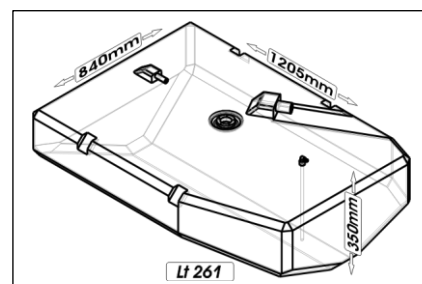

Capacity	Dimension (LxWxH)	Weight
Lt 203	cm. 98x98x29,2	kg 17
HPSC0116-xxx		

Capacity	Dimension (LxWxH)	Weight
Lt 204	cm. 120x94x34,6	kg 23
HPSB0022-xxx		

Capacity	Dimension (LxWxH)	Weight
Lt 244	cm. 133x61,4x34,3	Kg 17
HPSB0078-xxx		

Capacity	Dimension (LxWxH)	Weight
Lt 248	cm. 111,5x87,6x27,5	kg 20
HPSN0067-xxx		

# SIC DIVISIONE ELETTRONICA

Capacity	Dimension (LxWxH)	Weight
Lt 251	cm. 120x94x36,8	kg 21
HPSB0155-xxx		

Capacity	Dimension (LxWxH)	Weight
Lt 252	cm. 115X80X33,7	kg 18
HPSC0140-xxx		

Capacity	Dimension (LxWxH)	Weight
Lt 257	cm. 102x104x31	kg 17
HPSR0040-xxx		

Capacity	Dimension (LxWxH)	Weight
Lt 258	cm. 140x67x36	Kg 25
HPSC0163-xxx		

Capacity	Dimension (LxWxH)	Weight
Lt 261	cm. 120,5x84x35	Kg 17
HPSC0035-xxx		