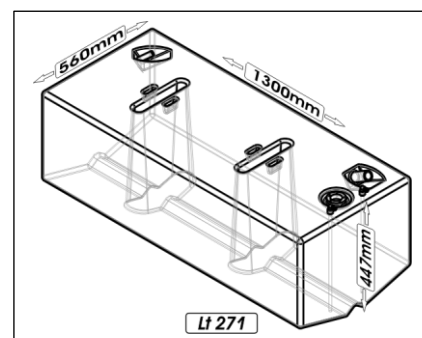

Capacity	Dimension (LxWxH)	Weight
Lt 244	cm. 133x61,4x34,3	Kg 17
HPSB0078-xxx		

Capacity	Dimension (LxWxH)	Weight
Lt 248	cm. 111,5x87,6x27,5	kg 20
HPSN0067-xxx		

Capacity	Dimension (LxWxH)	Weight
Lt 258	cm. 140x67x36	Kg 25
HPSC0163-xxx		

Capacity	Dimension (LxWxH)	Weight
Lt 261	cm. 120,5x84x35	Kg 17
HPSC0035-xxx		

# SIC DIVISIONE ELETTRONICA

Capacity	Dimension (LxWxH)	Weight
Lt 264	cm. 125x98x28,6	kg 21
HPSC0118-xxx		

Capacity	Dimension (LxWxH)	Weight
Lt 265	cm. 133x54x62,9	kg 22
HPSA0010-xxx		

Capacity	Dimension (LxWxH)	Weight
Lt 270	cm. 110x68,5x39,5	kg 15
HPSB0047-xxx		

Capacity	Dimension (LxWxH)	Weight
Lt 271	cm. 130x56x44,7	kg 20
HPSB0016-xxx		

Capacity	Dimension (LxWxH)	Weight
Lt 277	cm. 125x54x63	kg 16
HPSA0008-xxx		