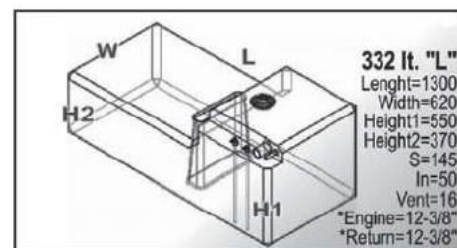

Capacity	Dimension (LxWxH)	Weight
Lt 288	cm. 122x101x45,7	kg 20
HPSA0011-xxx		

Capacity	Dimension (LxWxH)	Weight
Lt 300	cm. 155x80x48,5	Kg 18
HPSC0110-xxx		

Capacity	Dimension (LxWxH)	Weight
Lt 302	cm. 122,7x61,6x53,7	kg 19
HPSA0024-xxx		

# SIC DIVISIONE ELETTRONICA

Capacity	Dimension (LxWxH)	Weight
Lt 321	Cm 81,9x60x80	kg 19
HPSC0136-xxx		

Capacity	Dimension (LxWxH)	Weight
Lt 325	cm. 221x68,6x31,7	kg 30
HPSB0129-xxx		

Capacity	Dimension (LxWxH)	Weight
Lt 327	cm. 125x98x41	kg 21
HPSB0115-xxx		

Capacity	Dimension (LxWxH)	Weight
Lt 332	cm. 159x62x37	kg 20
HPSB0013-xxx		

Capacity	Dimension (LxWxH)	Weight
Lt 332L	cm. 136x62x55	kg 20
HPSC0038-xxx		