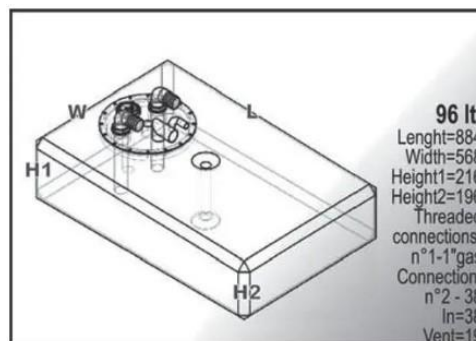

# SIC DIVISIONE ELETTRONICA

Capacity	Dimension (LxWxH)	Weight
Lt 87	cm. 70x71,5x24	kg 8
HPSB0027-xxx		

Capacity	Dimension (LxWxH)	Weight
Lt 88	cm. 150x45x17	kg 9
HPSB0071-xxx		

Capacity	Dimension (LxWxH)	Weight
Lt 91	cm. 108,5x54,5x22	kg 9
HPSB0001-xxx		

Capacity	Dimension (LxWxH)	Weight
Lt 93	cm. 61x42x40	kg 7
HPSB0059-xxx		

Capacity	Dimension (LxWxH)	Weight
Lt 94	cm. 61x42x40	kg 6
HPSB0015-xxx		

# SIC DIVISIONE ELETTRONICA

Capacity	Dimension (LxWxH)	Weight
Lt 95	cm. 110x55x21	kg 9
HPSC0029-xxx		

Capacity	Dimension (LxWxH)	Weight
Lt 96	cm. 88,4x56,8x21,6	kg 8
HPSN0017-xxx		

Capacity	Dimension (LxWxH)	Weight
Lt 98	cm. 178x37,5x21,6	kg 10
HPSB0068-xxx		

Capacity	Dimension (LxWxH)	Weight
Lt 102	cm. 68x81x24	kg 10
HPSR0034-xxx		

Capacity	Dimension (LxWxH)	Weight
Lt 107	cm. 95x62,4x23,4	kg 8
HPSB0107-xxx		