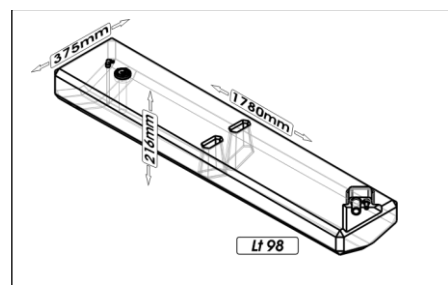

# SIC DIVISIONE ELETTRONICA

Capacity	Dimension (LxWxH)	Weight
Lt 87	cm. 70x71,5x24	kg 8
HPSB0027-xxx		

Capacity	Dimension (LxWxH)	Weight
Lt 88	cm. 150x45x17	kg 9
HPSB0071-xxx		

Capacity	Dimension (LxWxH)	Weight
Lt 91	cm. 108,5x54,5x22	kg 9
HPSB0001-xxx		

Capacity	Dimension (LxWxH)	Weight
Lt 93	cm. 61x42x40	kg 7
HPSB0059-xxx		

Capacity	Dimension (LxWxH)	Weight
Lt 94	cm. 61x42x40	kg 6
HPSB0015-xxx		

# SIC DIVISIONE ELETTRONICA

Capacity	Dimension (LxWxH)	Weight
Lt 95	cm. 110x55x21	kg 9
HPSC0029-xxx		

Capacity	Dimension (LxWxH)	Weight
Lt 96	cm. 88,4x56,8x21,6	kg 8
HPSN0017-xxx		

Capacity	Dimension (LxWxH)	Weight
Lt 98	cm. 178x37,5x21,6	kg 10
HPSB0068-xxx		

Capacity	Dimension (LxWxH)	Weight
Lt 102	cm. 68x81x24	kg 10
HPSR0034-xxx		

Capacity	Dimension (LxWxH)	Weight
Lt 107	cm. 95x62,4x23,4	kg 8
HPSB0107-xxx		