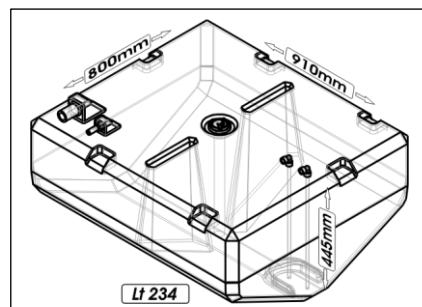

Capacity	Dimension (LxWxH)	Weight
Lt 203	cm. 98x98x29,2	kg 17
HPSC0116-xxx		

Capacity	Dimension (LxWxH)	Weight
Lt 204	cm. 120x94x34,6	kg 23
HPSB0022-xxx		

Capacity	Dimension (LxWxH)	Weight
Lt 215	cm. 98x58x44	kg 15
HPSN0002-xxx		

Capacity	Dimension (LxWxH)	Weight
Lt 220	cm. 108,3x62x43,9	kg 16
HPSC0170-xxx		

# SIC DIVISIONE ELETTRONICA

Capacity	Dimension (LxWxH)	Weight
Lt 225	cm. 165xø43	kg 12
HPSG0002-xxx		

Capacity	Dimension (LxWxH)	Weight
Lt 229	cm. 100x45x60	kg 20
HPSC0141-xxx		

Capacity	Dimension (LxWxH)	Weight
Lt 234	cm. 91x80x44,5	Kg 15
HPSC0071-xxx		

Capacity	Dimension (LxWxH)	Weight
Lt 244	cm. 133x61,4x34,3	Kg 17
HPSB0078-xxx		

Capacity	Dimension (LxWxH)	Weight
Lt 248	cm. 111,5x87,6x27,5	kg 20
HPSN0067-xxx		