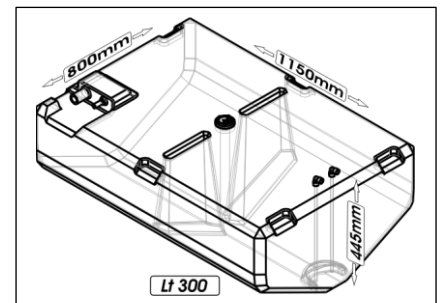

Capacity	Dimension (LxWxH)	Weight
Lt 258	cm. 140x67x36	Kg 25
HPSC0163-xxx		

Capacity	Dimension (LxWxH)	Weight
Lt 261	cm. 120,5x84x35	Kg 17
HPSC0035-xxx		

Capacity	Dimension (LxWxH)	Weight
Lt 271	cm. 130x56x44,7	kg 20
HPSB0016-xxx		

Capacity	Dimension (LxWxH)	Weight
Lt 277	cm. 125x54x63	kg 16
HPSA0008-xxx		

# SIC DIVISIONE ELETTRONICA

Capacity	Dimension (LxWxH)	Weight
Lt 277	cm 125x54x63	kg 17
HPSB0095-xxx		

Capacity	Dimension (LxWxH)	Weight
Lt 278	cm 158x68x33,8	kg 18
HPSB0145-xxx		

Capacity	Dimension (LxWxH)	Weight
Lt 280	Cm 155x74x64,4	kg 21
HPSA0007-xxx		

Capacity	Dimension (LxWxH)	Weight
Lt 288	cm. 122x101x45,7	kg 20
HPSA0011-xxx		

Capacity	Dimension (LxWxH)	Weight
Lt 300	cm. 155x80x48,5	Kg 18
HPSC0110-xxx		

Capacity	Dimension (LxWxH)	Weight
Lt 302	cm. 122,7x61,6x53,7	kg 19
HPSA0024-xxx		