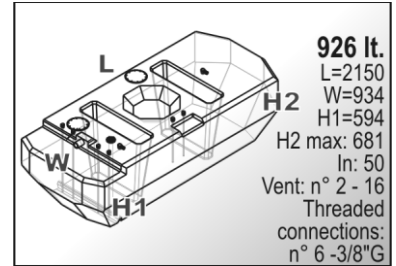

SIC DIVISIONE ELETTRONICA

Capacity	Dimension (LxWxH)	Weight
Lt 926	cm. 215x94x68	kg 57
HPSB0120-xxx		

Capacity	Dimension (LxWxH)	Weight
Lt 1065	cm. 230x91,5x61,9	kg 67
HPSB0114-xxx