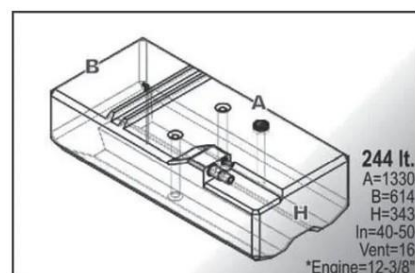

# SIC DIVISIONE ELETTRONICA

Capacity	Dimension (LxWxH)	Weight
Lt 225	cm. 165xø43	kg 12
HPSG0002-xxx		

Capacity	Dimension (LxWxH)	Weight
Lt 229	cm. 100x45x60	kg 20
HPSC0141-xxx		

Capacity	Dimension (LxWxH)	Weight
Lt 234	cm. 91x80x44,5	Kg 15
HPSC0071-xxx		

Capacity	Dimension (LxWxH)	Weight
Lt 244	cm. 133x61,4x34,3	Kg 17
HPSB0078-xxx		

Capacity	Dimension (LxWxH)	Weight
Lt 248	cm. 111,5x87,6x27,5	kg 20
HPSN0067-xxx		