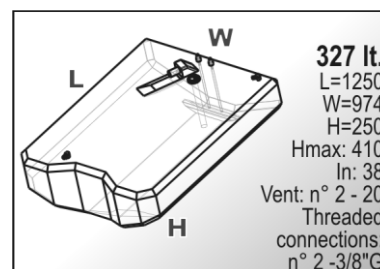

# SIC DIVISIONE ELETTRONICA

Capacity	Dimension (LxWxH)	Weight
Lt 321	Cm 81,9x60x80	kg 19
HPSC0136-xxx		

Capacity	Dimension (LxWxH)	Weight
Lt 325	cm. 221x68,6x31,7	kg 30
HPSB0129-xxx		

Capacity	Dimension (LxWxH)	Weight
Lt 327	cm. 125x98x41	kg 21
HPSB0115-xxx		