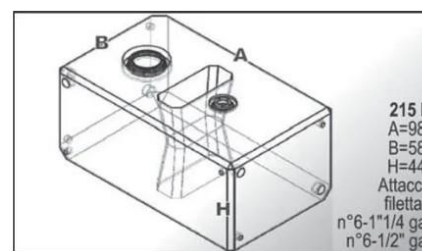

Capacity	Dimension (LxWxH)	Weight
Lt 215	cm. 98x58x44	kg 15
HPSN0002-xxx