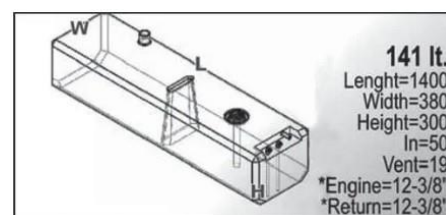

Capacity	Dimension (LxWxH)	Weight
Lt 118	cm. 108,4x54,4x22	kg 9
HPSB0025-xxx		

Capacity	Dimension (LxWxH)	Weight
Lt 121	cm. 220x37,5x21,6	kg 14
HPSB0067-xxx		

# SIC DIVISIONE ELETTRONICA

Capacity	Dimension (LxWxH)	Weight
Lt 126	cm. 95x61x31,5	kg 10
HPSB0081-xxx		

Capacity	Dimension (LxWxH)	Weight
Lt 133	cm. 98,8x69x28,5	kg 10
HPSC0019-xxx		

Capacity	Dimension (LxWxH)	Weight
Lt 140	cm. 80,5x62x31,5	kg 10
HPSB0007-xxx		

Capacity	Dimension (LxWxH)	Weight
Lt 141	cm. 140x38x30	kg 10
HPSB0026-xxx		

Capacity	Dimension (LxWxH)	Weight
Lt 142	cm. 150x45x25	kg 15
HPSR0067-xxx		