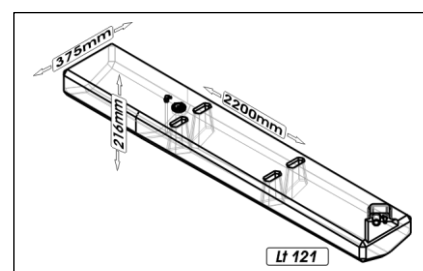

Capacity	Dimension (LxWxH)	Weight
Lt 102	cm. 68x81x24	kg 10
HPSR0034-xxx		

Capacity	Dimension (LxWxH)	Weight
Lt 107	cm. 95x62,4x23,4	kg 8
HPSB0107-xxx		

# SIC DIVISIONE ELETTRONICA

Capacity	Dimension (LxWxH)	Weight
Lt 108	cm.94,2x44,8x26,4	kg 9
HPSR0075-xxx		

Capacity	Dimension (LxWxH)	Weight
Lt 114	cm. 71,9x56x60	kg 8
HPSA0012-xxx		

Capacity	Dimension (LxWxH)	Weight
Lt 116	cm. 61x52x40	kg 8
HPSB0060-xxx		

Capacity	Dimension (LxWxH)	Weight
Lt 118	cm. 108,4x54,4x22	kg 9
HPSB0025-xxx		

Capacity	Dimension (LxWxH)	Weight
Lt 121	cm. 220x37,5x21,6	kg 14
HPSB0067-xxx		

# SIC DIVISIONE ELETTRONICA

Capacity	Dimension (LxWxH)	Weight
Lt 126	cm. 95x61x31,5	kg 10
HPSB0081-xxx		

Capacity	Dimension (LxWxH)	Weight
Lt 133	cm. 98,8x69x28,5	kg 10
HPSC0019-xxx		

Capacity	Dimension (LxWxH)	Weight
Lt 140	cm. 80,5x62x31,5	kg 10
HPSB0007-xxx		