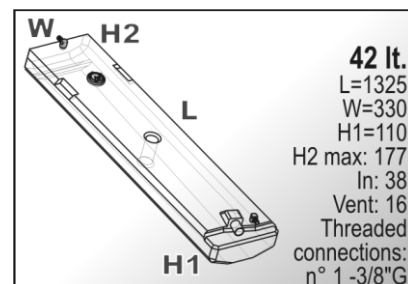

# SIC DIVISIONE ELETTRONICA

Capacity	Dimension (LxWxH)	Weight
Lt 32	cm. 75x28x31	kg ..
HPSC0200-xxx		

Capacity	Dimension (LxWxH)	Weight
Lt 35	cm. 70,9x39x29,8	kg 4
HPSC0127-xxx		

Capacity	Dimension (LxWxH)	Weight
Lt 36	cm. 69x26,5x28,5	kg 4
HPSB0040-xxx		

Capacity	Dimension (LxWxH)	Weight
Lt 38	cm.72,3x29,2x40,9	kg 5,6
HPSC0210-xxx		

Capacity	Dimension (LxWxH)	Weight
Lt 39	cm. 69x28,5x23	kg 4
HPSB0072-xxx		

# SIC DIVISIONE ELETTRONICA

Capacity	Dimension (LxWxH)	Weight
Lt 40	cm. 80,6X28,6X25,8	kg 4
HPSB0006-xxx		

Capacity	Dimension (LxWxH)	Weight
Lt 42	cm. 132x33x17	kg 8
HPSB0118-xxx		

Capacity	Dimension (LxWxH)	Weight
Lt 45	cm. 48x40x26	kg 4,8
HPSR0073-xxx		

Capacity	Dimension (LxWxH)	Weight
Lt 48	cm. 100x28x19	kg ..
HPSA0049-xxx		

Capacity	Dimension (LxWxH)	Weight
Lt 50	cm. 77 x ø31	kg 5
HPSG0001-xxx		