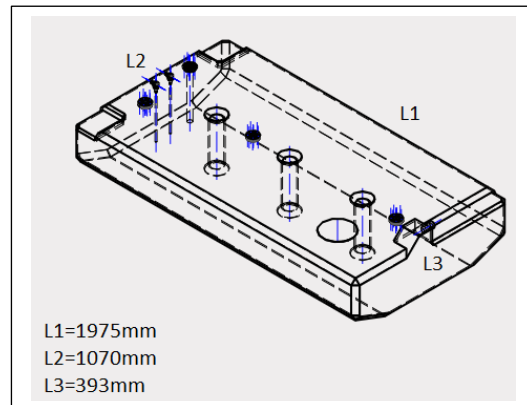

Capacity	Dimension (LxWxH)	Weight
Lt 610	cm197,5x107x39,3	kg 39
HPSB0135-xxx