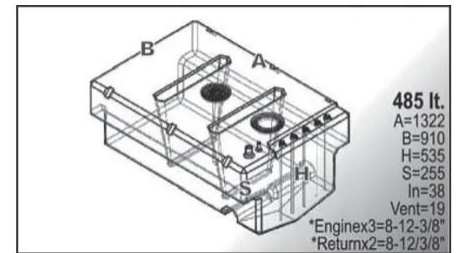

# SIC DIVISIONE ELETTRONICA

Capacity	Dimension (LxWxH)	Weight
Lt 444	cm. 185x58,5x61	kg 30
HPSB0024-xxx		

Capacity	Dimension (LxWxH)	Weight
Lt 450	cm. 151x89x38	kg 31
HPSC0028-xxx		

Capacity	Dimension (LxWxH)	Weight
Lt 451	Cm.200X66,5X40,8	kg 31
HPSB0144-xxx		

Capacity	Dimension (LxWxH)	Weight
Lt 485	cm. 132,2x91x53,5	kg 37
HPSB0049-xxx		

Capacity	Dimension (LxWxH)	Weight
Lt 515	cm. 136x72x65	kg 32
HPSB0152-xxx		