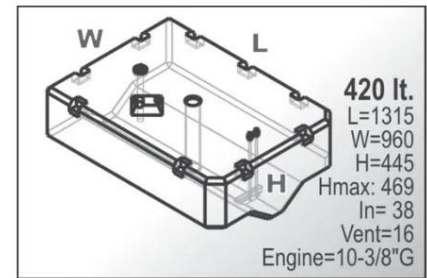

# SIC DIVISIONE ELETTRONICA

Capacity	Dimension (LxWxH)	Weight
Lt 391	cm. 134,5x55x65,5	kg 26
HPSC0212-xxx		

Capacity	Dimension (LxWxH)	Weight
Lt 407	cm. 125x84x50	kg 28
HPSB0064-xxx		

Capacity	Dimension (LxWxH)	Weight
Lt 420	cm. 131,5x96x44,5	kg 27
HPSC0184-xxx		