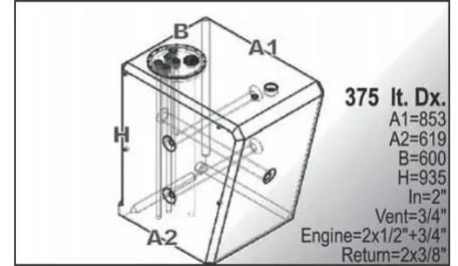

# SIC DIVISIONE ELETTRONICA

Capacity	Dimension (LxWxH)	Weight
Lt 336	Cm 125x60x50	kg 21
HPSB0046-xxx		

Capacity	Dimension (LxWxH)	Weight
Lt 339	cm. 130x85,2x52	kg 20
HPSC0199-xxx		

Capacity	Dimension (LxWxH)	Weight
Lt 350	cm. 136,4x44,5x69	Kg 24
HPSB0094-xxx		

Capacity	Dimension (LxWxH)	Weight
Lt 351	cm. 89,5x78x60,3	kg 20
HPSB0157-xxx		

Capacity	Dimension (LxWxH)	Weight
Lt 357	cm. 12,8x94x40,2	kg 24
HPSB0156-xxx		

# SIC DIVISIONE ELETTRONICA

Capacity	Dimension (LxWxH)	Weight
Lt 370	cm. 130x93x39	kg 22
HPSR0014-xxx		

Capacity	Dimension (LxWxH)	Weight
Lt 375	Cm 85,3x60x93,5	kg 23
HPSC0135-xxx		

Capacity	Dimension (LxWxH)	Weight
Lt 377	cm. 112,5x78x51	kg 21
HPSB0158-xxx		