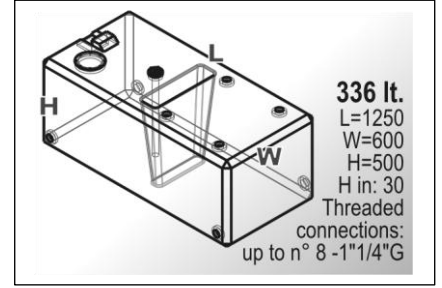

# SIC DIVISIONE ELETTRONICA

Capacity	Dimension (LxWxH)	Weight
Lt 321	Cm 81,9x60x80	kg 19
HPSC0136-xxx		

Capacity	Dimension (LxWxH)	Weight
Lt 325	cm. 221x68,6x31,7	kg 30
HPSB0129-xxx		

Capacity	Dimension (LxWxH)	Weight
Lt 327	cm. 125x98x41	kg 21
HPSB0115-xxx		

Capacity	Dimension (LxWxH)	Weight
Lt 332	cm. 159x62x37	kg 20
HPSB0013-xxx		

Capacity	Dimension (LxWxH)	Weight
Lt 332L	cm. 136x62x55	kg 20
HPSC0038-xxx		

# SIC DIVISIONE ELETTRONICA

Capacity	Dimension (LxWxH)	Weight
Lt 336	Cm 125x60x50	kg 21
HPSB0046-xxx		

Capacity	Dimension (LxWxH)	Weight
Lt 339	cm. 130x85,2x52	kg 20
HPSC0199-xxx		

Capacity	Dimension (LxWxH)	Weight
Lt 350	cm. 136,4x44,5x69	Kg 24
HPSB0094-xxx		