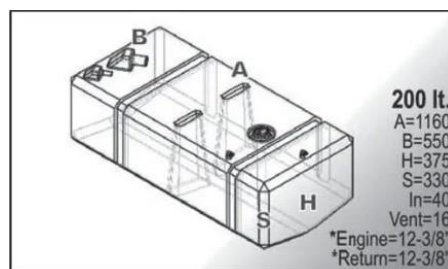

# SIC DIVISIONE ELETTRONICA

Capacity	Dimension (LxWxH)	Weight
Lt 191	cm. 150x70x25	kg 18
HPSB0008-xxx		

Capacity	Dimension (LxWxH)	Weight
Lt 192	cm. 150x55x25	kg 17
HPSR0068-xxx		

Capacity	Dimension (LxWxH)	Weight
Lt 196	cm. 130x65x28,1	kg 15
HPSC0074-xxx		

Capacity	Dimension (LxWxH)	Weight
Lt 198	cm. 71,5x60x54	kg 12
HPSC0032-xxx		

Capacity	Dimension (LxWxH)	Weight
Lt 200	cm. 110x56x42	kg 16
HPSC0060-xxx		

# SIC DIVISIONE ELETTRONICA

Capacity	Dimension (LxWxH)	Weight
Lt 200	cm. 116x55x37,5	kg 16
HPSC0061-xxx		

Capacity	Dimension (LxWxH)	Weight
Lt 201	cm. 93x79x31	kg 16
HPSC0077-xxx		

Capacity	Dimension (LxWxH)	Weight
Lt 202	cm. 170x52x30	kg 17
HPSB0077-xxx		

Capacity	Dimension (LxWxH)	Weight
Lt 203	cm. 98x98x29,2	kg 17
HPSC0116-xxx		

Capacity	Dimension (LxWxH)	Weight
Lt 204	cm. 120x94x34,6	kg 23
HPSB0022-xxx		