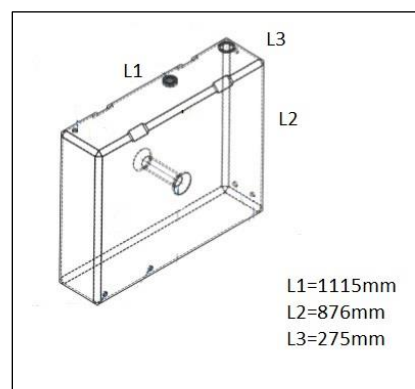

Capacity	Dimension (LxWxH)	Weight
Lt 203	cm. 98x98x29,2	kg 17
HPSC0116-xxx		

Capacity	Dimension (LxWxH)	Weight
Lt 204	cm. 120x94x34,6	kg 23
HPSB0022-xxx		

Capacity	Dimension (LxWxH)	Weight
Lt 215	cm. 98x58x44	kg 15
HPSN0002-xxx		

Capacity	Dimension (LxWxH)	Weight
Lt 220	cm. 108,3x62x43,9	kg 16
HPSC0170-xxx		

# SIC DIVISIONE ELETTRONICA

Capacity	Dimension (LxWxH)	Weight
Lt 225	cm. 165xø43	kg 12
HPSG0002-xxx		

Capacity	Dimension (LxWxH)	Weight
Lt 229	cm. 100x45x60	kg 20
HPSC0141-xxx		

Capacity	Dimension (LxWxH)	Weight
Lt 234	cm. 91x80x44,5	Kg 15
HPSC0071-xxx		

Capacity	Dimension (LxWxH)	Weight
Lt 244	cm. 133x61,4x34,3	Kg 17
HPSB0078-xxx		

Capacity	Dimension (LxWxH)	Weight
Lt 248	cm. 111,5x87,6x27,5	kg 20
HPSN0067-xxx		