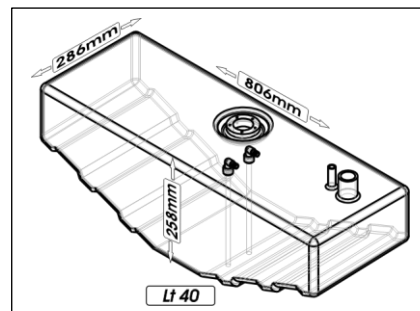

# SIC DIVISIONE ELETTRONICA

Capacity	Dimension (LxWxH)	Weight
Lt 32	cm. 75x28x31	kg ..
HPSC0200-xxx		

Capacity	Dimension (LxWxH)	Weight
Lt 35	cm. 70,9x39x29,8	kg 4
HPSC0127-xxx		

Capacity	Dimension (LxWxH)	Weight
Lt 36	cm. 69x26,5x28,5	kg 4
HPSB0040-xxx		

Capacity	Dimension (LxWxH)	Weight
Lt 38	cm.72,3x29,2x40,9	kg 5,6
HPSC0210-xxx		

Capacity	Dimension (LxWxH)	Weight
Lt 39	cm. 69x28,5x23	kg 4
HPSB0072-xxx		

# SIC DIVISIONE ELETTRONICA

Capacity	Dimension (LxWxH)	Weight
Lt 40	cm. 80,6X28,6X25,8	kg 4
HPSB0006-xxx		

Capacity	Dimension (LxWxH)	Weight
Lt 42	cm. 132x33x17	kg 8
HPSB0118-xxx		

Capacity	Dimension (LxWxH)	Weight
Lt 45	cm. 48x40x26	kg 4,8
HPSR0073-xxx		

Capacity	Dimension (LxWxH)	Weight
Lt 48	cm. 100x28x19	kg ..
HPSA0049-xxx		

Capacity	Dimension (LxWxH)	Weight
Lt 50	cm. 77 x ø31	kg 5
HPSG0001-xxx		