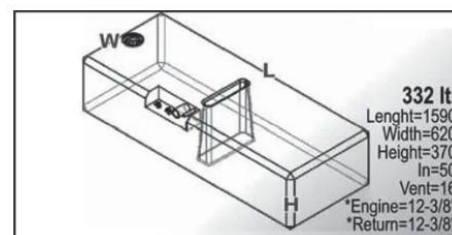

Capacity	Dimension (LxWxH)	Weight
Lt 288	cm. 122x101x45,7	kg 20
HPSA0011-xxx		

Capacity	Dimension (LxWxH)	Weight
Lt 300	cm. 155x80x48,5	Kg 18
HPSC0110-xxx		

Capacity	Dimension (LxWxH)	Weight
Lt 302	cm. 122,7x61,6x53,7	kg 19
HPSA0024-xxx		

# SIC DIVISIONE ELETTRONICA

Capacity	Dimension (LxWxH)	Weight
Lt 321	Cm 81,9x60x80	kg 19
HPSC0136-xxx		

Capacity	Dimension (LxWxH)	Weight
Lt 325	cm. 221x68,6x31,7	kg 30
HPSB0129-xxx		

Capacity	Dimension (LxWxH)	Weight
Lt 327	cm. 125x98x41	kg 21
HPSB0115-xxx		

Capacity	Dimension (LxWxH)	Weight
Lt 332	cm. 159x62x37	kg 20
HPSB0013-xxx		

Capacity	Dimension (LxWxH)	Weight
Lt 332L	cm. 136x62x55	kg 20
HPSC0038-xxx		