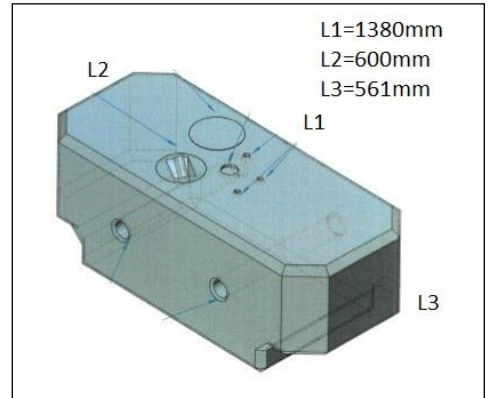

Capacity	Dimension (LxWxH)	Weight
Lt 351	cm. 89,5x78x60,3	kg 20
HPSB0157-xxx		

Capacity	Dimension (LxWxH)	Weight
Lt 357	cm. 12,8x94x40,2	kg 24
HPSB0156-xxx		

# SIC DIVISIONE ELETTRONICA

Capacity	Dimension (LxWxH)	Weight
Lt 370	cm. 130x93x39	kg 22
HPSR0014-xxx		

Capacity	Dimension (LxWxH)	Weight
Lt 375	Cm 85,3x60x93,5	kg 23
HPSC0135-xxx		

Capacity	Dimension (LxWxH)	Weight
Lt 377	cm. 112,5x78x51	kg 21
HPSB0158-xxx		

Capacity	Dimension (LxWxH)	Weight
Lt 378	cm. 138x60x56,1	kg 25
HPSC0215-xxx		

Capacity	Dimension (LxWxH)	Weight
Lt 387	cm. 120x94x52,6	kg 30
HPSB0030-xxx		