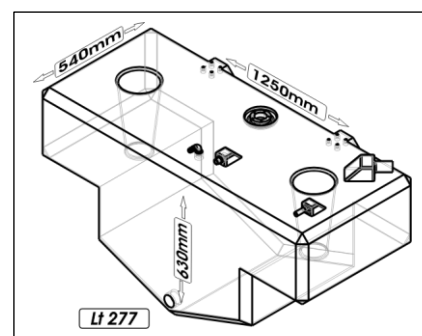

Capacity	Dimension (LxWxH)	Weight
Lt 244	cm. 133x61,4x34,3	Kg 17
HPSB0078-xxx		

Capacity	Dimension (LxWxH)	Weight
Lt 248	cm. 111,5x87,6x27,5	kg 20
HPSN0067-xxx		

Capacity	Dimension (LxWxH)	Weight
Lt 258	cm. 140x67x36	Kg 25
HPSC0163-xxx		

Capacity	Dimension (LxWxH)	Weight
Lt 261	cm. 120,5x84x35	Kg 17
HPSC0035-xxx		

# SIC DIVISIONE ELETTRONICA

Capacity	Dimension (LxWxH)	Weight
Lt 264	cm. 125x98x28,6	kg 21
HPSC0118-xxx		

Capacity	Dimension (LxWxH)	Weight
Lt 265	cm. 133x54x62,9	kg 22
HPSA0010-xxx		

Capacity	Dimension (LxWxH)	Weight
Lt 270	cm. 110x68,5x39,5	kg 15
HPSB0047-xxx		

Capacity	Dimension (LxWxH)	Weight
Lt 271	cm. 130x56x44,7	kg 20
HPSB0016-xxx		

Capacity	Dimension (LxWxH)	Weight
Lt 277	cm. 125x54x63	kg 16
HPSA0008-xxx		